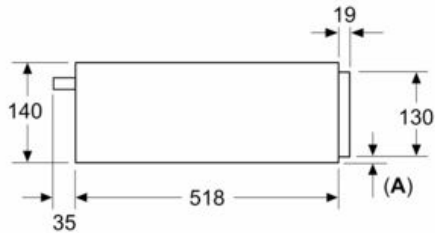

Dimensions : 140 x 594 x 518 mm

Dimensions of the packed product (HxWxD) : 250 x 660 x 700 mm

Min. required niche size for installation (HxWxD) : 140 x 560 x 550 mm

EAN code : 4242004265719

Fuse protection : 10 A

Performance/technical information

- Nominal voltage: 220 - 240 V
- Total connected load electric: 0.82 KW
- Cavity volume: 20 l
- Loading up to 25 kg
- Appliance dimension (hxwx): 140 mm x 594 mm x 518 mm
- Niche dimension (hxwx): 140 mm x 560 mm - 568 mm x 550 mm
- In case of installation under the worktop, installation accessory spare part no. 9001698838 is needed.
- Please refer to the dimensions provided in the installation manual

N 70, Built-in warming drawer, 60 x 14 cm,
 Graphite-Grey
 N24HA11G1B

Dimensioned drawings

Measurements in mm

A: 7.5 mm

Compact ovens with appliance height of 455 mm can be installed above the warming drawer without an intermediate floor