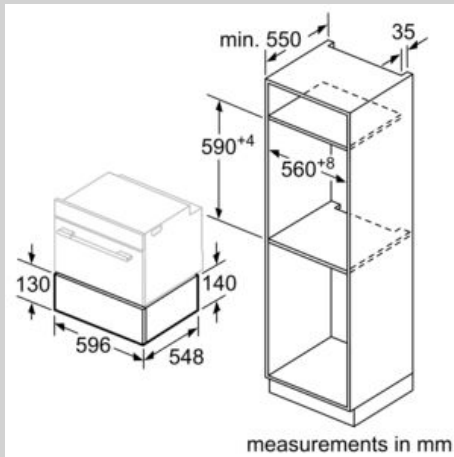

Dimensions : 140 x 594 x 518 mm

Dimensions of the packed product (HxWxD) : 250 x 660 x 700 mm

Min. required niche size for installation (HxWxD) : 140 x 560 x 550 mm

EAN code : 4242004265719

Fuse protection : 10 A

Programmes/functions

- User-friendly electronics: extremely easy and comfortable operation
- Favourites button - manage via Home Connect app
- Temperature control in 4 levels: ca. 30°C - 80°C (glass surface temperature)
- Push-Pull opening mechanism
- Easy to clean toughened glass heating plate

Performance/technical information

- Nominal voltage: 220 - 240 V
- Total connected load electric: 0.82 KW
- Cavity volume: 20 l
- Loading up to 25 kg
- Appliance dimension (hxwx): 140 mm x 594 mm x 518 mm
- Niche dimension (hxwx): 140 mm x 560 mm - 568 mm x 550 mm
- In case of installation under the worktop, installation accessory spare part no. 9001698838 is needed.
- Please refer to the dimensions provided in the installation manual

N 70, Built-in warming drawer, 60 x 14 cm,
 Graphite-Grey
 N24HA11G1B

Dimensioned drawings

Measurements in mm

A: 7.5 mm

Compact ovens with appliance height of 455 mm can be installed above the warming drawer without an intermediate floor