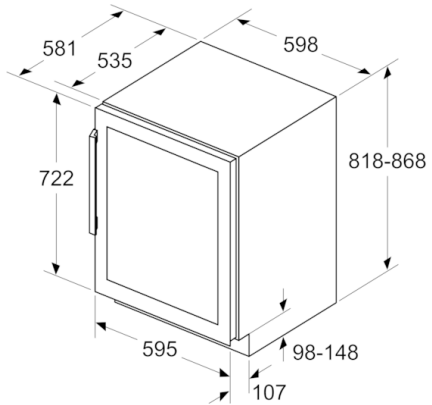

**Serie | 6, Wine cooler with glass door,
82 x 60 cm
KUW21AHG0G**

**Your personal wine cellar: wine cabinet
81.8 cm high, 59.8 cm width with 2 precise
temperature zone(s) with adjustable
temperature between 5-20 °C**

- Number of Temperature Zones: 2
- Temperature range: 5-20 °C
- 5 PC bottle shelves for 0,75 l
- No.wooden grills in fridge: 3 PC

Key features - Fridge section

- Ventilation in plinth, the plinth size can be varied
- Door aperture angle 115°
- Lockable appliance: No
- Variable plinth adaption
- Right hinged door, door reversible

Dimension and installation

- Niche Dimensions: 82 cm H x 60 cm W x 56 cm D
- Dimensions: 81.8 cm H x 59.8 cm W x 58.1 cm D

Country Specific Options

- Based on the results of the standard 24-hour test. Actual consumption depends on usage/position of the appliance.
- This appliance is intended to be used exclusively for the storage of wine

Key features - Freezer section

Additional features

Design features

Serie | 6, Wine cooler with glass door, 82 x 60 cm
KUW21AHG0G

measurements in mm

measurements in mm

measurements in mm