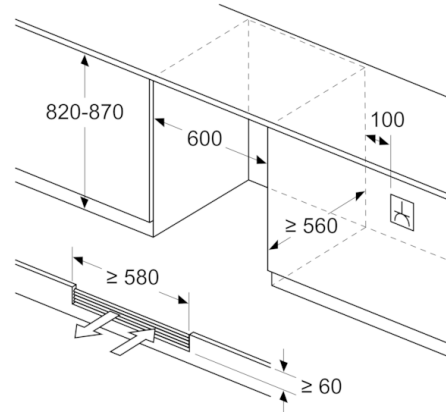

- Number of Temperature Zones: 2
- Temperature range: 5-20 °C
- 5 PC bottle shelves for 0,75 l
- No.wooden grills in fridge: 3 PC

Key features - Fridge section

- Ventilation in plinth, the plinth size can be varied
- Door aperture angle 115°
- Lockable appliance: No
- Variable plinth adaption
- Right hinged door, door reversible

Dimension and installation

- Niche Dimensions: 82 cm H x 60 cm W x 56 cm D
- Dimensions: 81.8 cm H x 59.8 cm W x 58.1 cm D

Country Specific Options

- Based on the results of the standard 24-hour test. Actual consumption depends on usage/position of the appliance.
- This appliance is intended to be used exclusively for the storage of wine

Key features - Freezer section

Additional features

Design features

Serie | 6, Wine cooler with glass door, 82 x 60 cm
KUW21AHG0G

measurements in mm

measurements in mm

measurements in mm