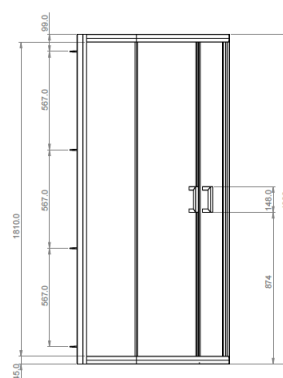

12 year guarantee

Quick release bearings

Reversible

Code	Glass	Door Type	Width	Height	Entry Width	Fixed Panel	Adjustment	Frame Type	Finish	Weight
1198912	8mm	Offset Quadrant	900x1000	2000mm	472mm	190mm & 390mm	770-790mm 970-990mm	Framed	Polished Silver	59Kg
1198913	8mm	Offset Quadrant	800x1200	2000mm	472mm	190mm & 590mm	770-790mm 1170-1190mm	Framed	Polished Silver	60Kg

Description:

The framed 8 offset quadrant shower enclosure range is available in a number of sizes fitting widths of 800mm to 1200mm. With 8mm toughened safety glass, and polished silver frames and chrome handles the range is a beautiful complement to modern bathroom design.

45MM STONE RESIN SHOWER TRAY

- ABS capped acrylic stone resin tray
- 45mm high
- Full size options available below
- Available in square, rectangle and quadrants
- Easy fit legs available - extra
- 90mm fast flow waste available - extra
- 5 year manufactures guarantee

Code	Handing	Height	Width	Length	Material	Colour	Waste Size
6201505	RH	45mm	800mm	1000mm	Stone Resin	White	90mm
6201512	LH	45mm	800mm	1000mm	Stone Resin	White	90mm
6201529	RH	45mm	800mm	1200mm	Stone Resin	White	90mm
6201536	LH	45mm	800mm	1200mm	Stone Resin	White	90mm
6201537	RH	45mm	900mm	1200mm	Stone Resin	White	90mm
6201538	LH	45mm	900mm	1200mm	Stone Resin	White	90mm