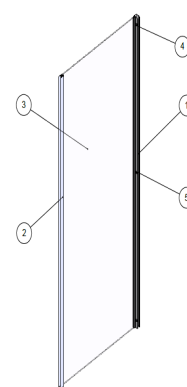

Exterior View

All dimensions are approximate and subject to normal variation. Although every effort is made not to change the above product specification, Aqualox reserve the right to do so without prior notification if necessary.