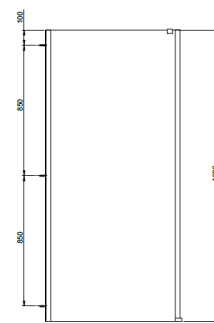

AQUALUX
Est. 1979

FRAMED 8 BIFOLD DOOR

Key features:

8mm toughened safety glass

2000mm height

20mm adjustment

Reversible

Aquaglam Anticalc coating

Chrome design handle

12 year guarantee

Code	Glass	Door Type	Width	Height	Entry Width	Adjustment	Frame Type	Finish	Weight
1198870	8mm	Bi-Fold	760mm	2000mm	508mm	724-764mm	Framed	Polished Silver	26Kg
1198863	8mm	Bi-Fold	800mm	2000mm	560mm	764-804mm	Framed	Polished Silver	27Kg
1198864	8mm	Bi-Fold	900mm	2000mm	652mm	864-904mm	Framed	Polished Silver	30Kg

Description:

The framed 8 bifold door shower enclosure range is available in a number of sizes fitting widths of 760 - 900mm. With 8mm toughened safety glass, and polished silver profiles and chrome handles the range is a beautiful complement to modern bathroom design.

Front view

Exterior View

All dimensions are approximate and subject to normal variation. Although every effort is made not to change the above product specification, Aqualux reserve the right to do so without prior notification if necessary.