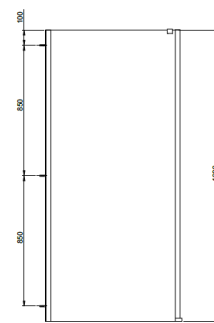

Chrome design handle

12 year guarantee

Code	Glass	Door Type	Width	Height	Entry Width	Adjustment	Frame Type	Finish	Weight
1198870	8mm	Bi-Fold	760mm	2000mm	508mm	724-764mm	Framed	Polished Silver	26Kg
1198863	8mm	Bi-Fold	800mm	2000mm	560mm	764-804mm	Framed	Polished Silver	27Kg
1198864	8mm	Bi-Fold	900mm	2000mm	652mm	864-904mm	Framed	Polished Silver	30Kg

Description:

The framed 8 bifold door shower enclosure range is available in a number of sizes fitting widths of 760 - 900mm. With 8mm toughened safety glass, and polished silver profiles and chrome handles the range is a beautiful complement to modern bathroom design.

Description:

The framed 8 side panel for the sliding door is available in a number of sizes fitting width of 700mm - 900mm. With 8mm toughened safety glass, and polished silver profiles and chrome handles the range is a beautiful complement to modern bathroom design.

Code	Height	Width	Length	Material	Colour	Waste Size
6205534	45mm	760mm	760mm	Stone Resin	White	90mm
6205541	45mm	800mm	800mm	Stone Resin	White	90mm
6205558	45mm	900mm	900mm	Stone Resin	White	90mm