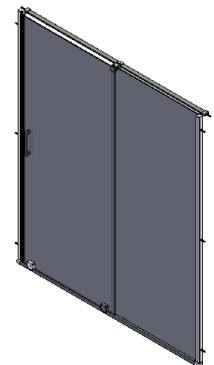

Exterior View

All dimensions are approximate and subject to normal variation. Although every effort is made not to change the above product specification, Aqualux reserve the right to do so without prior notification if necessary.