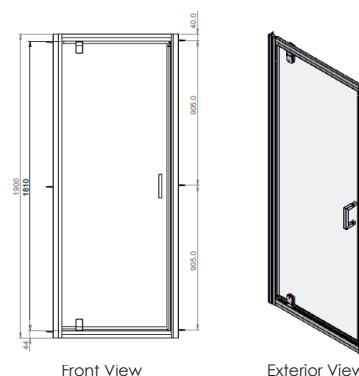

AQUALUX
Est. 1979

FRAMED 8 PIVOT DOOR

Key features:

8mm toughened safety glass

2000mm height

20mm adjustment

Reversible

Aquaglean Anticalc coating

Chrome design handle

12 year guarantee

Code	Glass	Door Type	Width	Height	Entry Width	Adjustment	Frame Type	Finish	Weight
1198867	8mm	Pivot	760mm	2000mm	519mm	724-764mm	Framed	Polished Silver	29Kg
1198868	8mm	Pivot	800mm	2000mm	555mm	764-804mm	Framed	Polished Silver	31Kg
1198869	8mm	Pivot	900mm	2000mm	555mm	864-904mm	Framed	Polished Silver	35Kg

Description:

The framed 8 pivot door shower enclosure range is available in a number of sizes fitting widths of 760mm - 900mm. With 8mm toughened safety glass, and polished silver profiles and chrome handles the range is a beautiful complement to modern bathroom design.

Description:

The framed 8 side panel for the sliding door is available in a number of sizes fitting width of 700mm - 900mm. With 8mm toughened safety glass, and polished silver profiles and chrome handles the range is a beautiful complement to modern bathroom design.