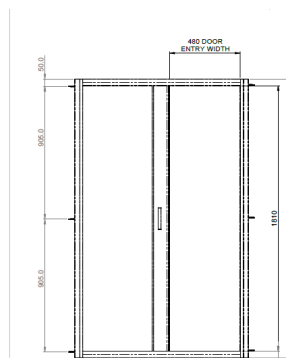

AQUALUX
Est. 1979

FRAMED 8 SLIDING DOOR

Key features:

8mm toughened safety glass

2000mm height

20mm adjustment

Reversible

Aquaglean Anticalc coating

Chrome design handle

12 year guarantee

Quick release bearings

Code	Glass	Door Type	Width	Height	Entry Width	Fixed Panel	Adjustment	Frame Type	Finish	Weight
1198905	8mm	Sliding	1000mm	2000mm	380mm	383mm	965 - 1005mm	Framed	Polished Silver	39Kg
1198906	8mm	Sliding	1200mm	2000mm	480mm	483mm	1165-1205mm	Framed	Polished Silver	47.5Kg
1198907	8mm	Sliding	1400mm	2000mm	580mm	583mm	1365-1405mm	Framed	Polished Silver	56 Kg
1198908	8mm	Sliding	1600mm	2000mm	580mm	783mm	1565-1605mm	Framed	Polished Silver	65Kg
1198909	8mm	Sliding	1700mm	2000mm	580mm	883mm	1665-1705mm	Framed	Polished Silver	69Kg

Description:

The framed 8 sliding door shower enclosure range is available in a number of sizes fitting widths of 1000mm - 1700mm. With 8mm toughened safety glass, and polished silver profiles and chrome handles the range is a beautiful complement to modern bathroom design.

Front View

Exterior View

All dimensions are approximate and subject to normal variation. Although every effort is made not to change the above product specification, Aqualux reserve the right to do so without prior notification if necessary.