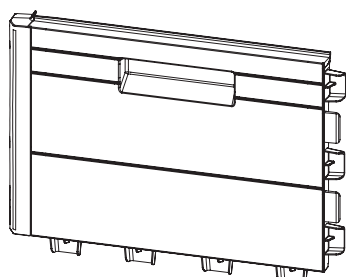

**ISTRUZIONI DI MONTAGGIO / ASSEMBLY INSTRUCTIONS / INSTRUCTIONS DE MONTAGE /
INSTRUCCIONES DE MONTAJE / MONTAGEANLEITUNG**

A