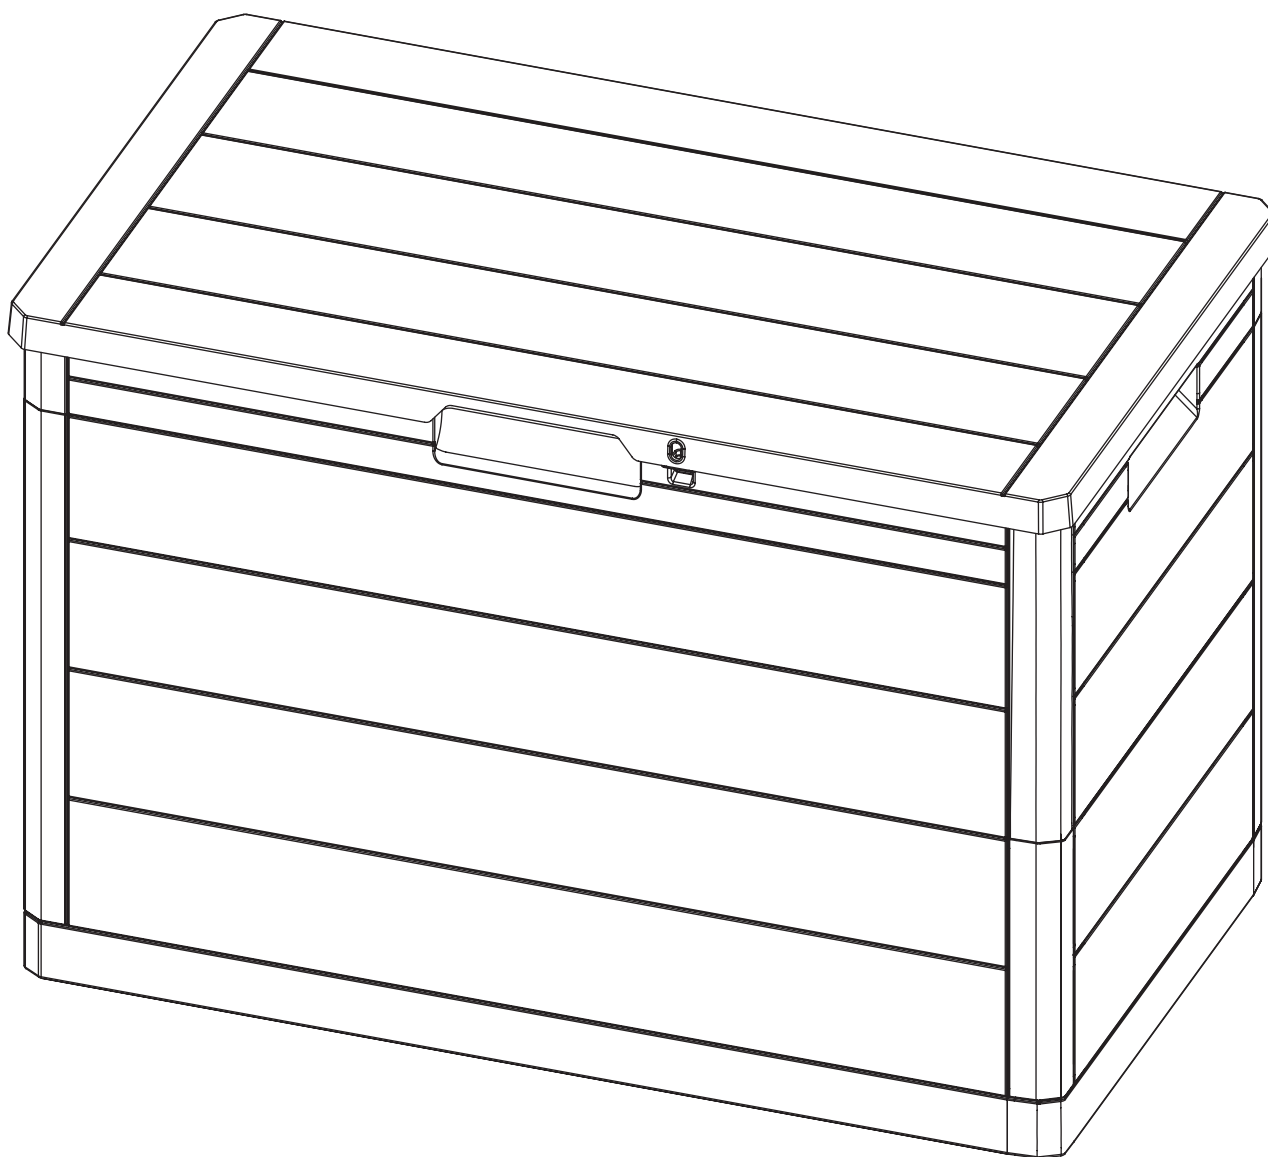

TOOMAX[®]

MULTIBOX WOODY'S 160

Art. 186 cm 77,5x44,5x53h | in 30,5x17,5x20,9h

www.toomax.it

(IT) IMPORTANTE. CONSERVARE PER FUTURE
REFERENZE: LEGGERE ATTENTAMENTE!

(EN) IMPORTANT. RETAIN FOR FUTURE
REFERENCE: READ CAREFULLY!