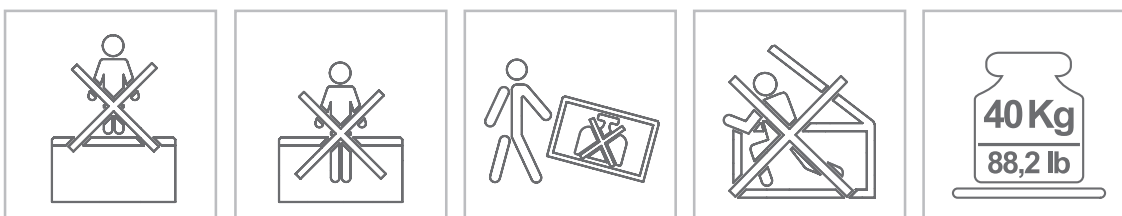

(IT) IMPORTANTE. CONSERVARE PER FUTURE
REFERENZE: LEGGERE ATTENTAMENTE!

(EN) IMPORTANT. RETAIN FOR FUTURE
REFERENCE: READ CAREFULLY!

(FR) IMPORTANT. A CONSERVER POUR
CONSULTATION ULTERIEURE: A LIRE ATTENTIVEMENT!

(ES) IMPORTANTE. CONSERVAR PARA CONSULTA
ULTERIOR. LEER ATENTAMENTE!

(DE) WICHTIG. FÜR SPÄTERE NACHSCHLAGZWECKE
AUFBEWAHREN. SORGFÄLTIG LESEN!