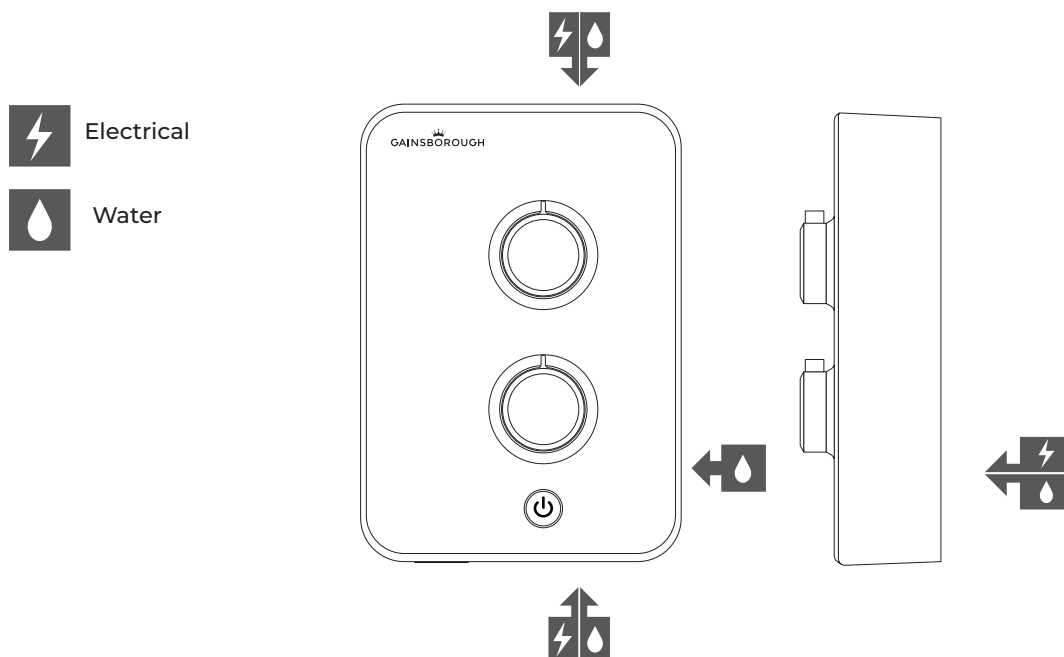

GAINSBOROUGH™ SLIM MONO

POLAR WHITE - 8.5KW ELECTRIC SHOWER

GSM85

DIMENSIONAL DRAWINGS

CONNECTIONS

GAINSBOROUGH™

SLIM MONO

GSM85

POLAR WHITE - 8.5KW ELECTRIC SHOWER

TECHNICAL SPECIFICATIONS

Power	8.5kW
Minimum pressure requirements	1 bar
Maximum pressure requirements	10 bar
Water entry points	Right - top, bottom, side and rear
Cable entry points	Right - top, bottom and rear
Inlet fitting connections	15mm push fit, 15mm compression
Outlet fitting connections	1/2" BSP thread
Supply temperature	Mains Cold Supply Only 5 - 25°C
Electric requirements	Supply voltage 230 - 240V
Water system	Mains cold system
Features	3 Power settings
	Push button start/stop
	Temperature control
	Adjustable stainless steel rail
	Thermal cutout
	Single mode handset
Colour	Polar white
Guarantee period	Shower Unit 2 year guarantee
	Shower Head and Kit 2 year guarantee
Approvals	CE Marking
	BEAB
	European Water Label
	ERP Directive