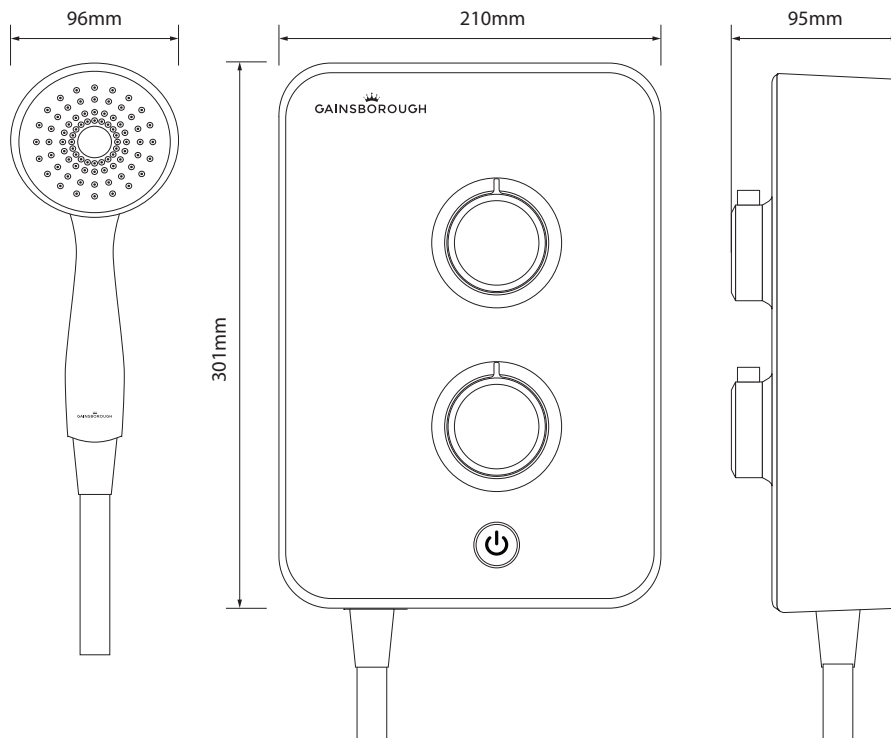

GAINSBOROUGH™ SLIM MONO

POLAR WHITE - 8.5KW ELECTRIC SHOWER

GSM85

DIMENSIONAL DRAWINGS

CONNECTIONS

GAINSBOROUGH™

SLIM MONO

GSM85

POLAR WHITE - 8.5KW ELECTRIC SHOWER

TECHNICAL SPECIFICATIONS

Power	8.5kW
Minimum pressure requirements	1 bar
Maximum pressure requirements	10 bar
Water entry points	Right - top, bottom, side and rear
Cable entry points	Right - top, bottom and rear
Inlet fitting connections	15mm push fit, 15mm compression
Outlet fitting connections	1/2" BSP thread
Supply temperature	Mains Cold Supply Only 5 - 25°C
Electric requirements	Supply voltage 230 - 240V
Water system	Mains cold system
Features	3 Power settings
	Push button start/stop
	Temperature control
	Adjustable stainless steel rail
	Thermal cutout
	Single mode handset
Colour	Polar white
Guarantee period	Shower Unit 2 year guarantee
	Shower Head and Kit 2 year guarantee
Approvals	CE Marking
	BEAB
	European Water Label
	ERP Directive