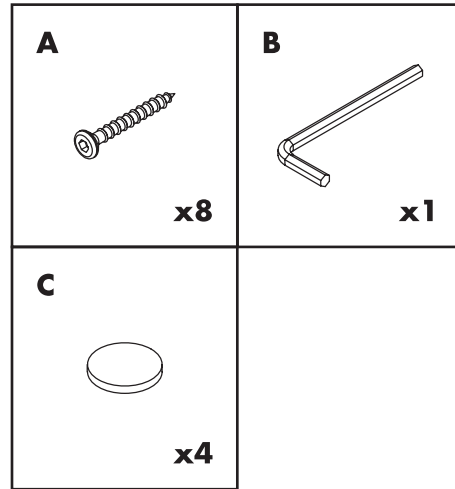

**2 TIER BAMBOO SHOE RACK
ASSEMBLY INSTRUCTIONS**

2 TIER BAMBOO SHOE RACK
ASSEMBLY INSTRUCTIONS

ELEMENTS

HARDWARE

STEP 1

STEP 2

MANUFACTURED BY: SFN LIMITED
Arcadia House, Maritime Walk,
Southampton S014 3TL, United Kingdom