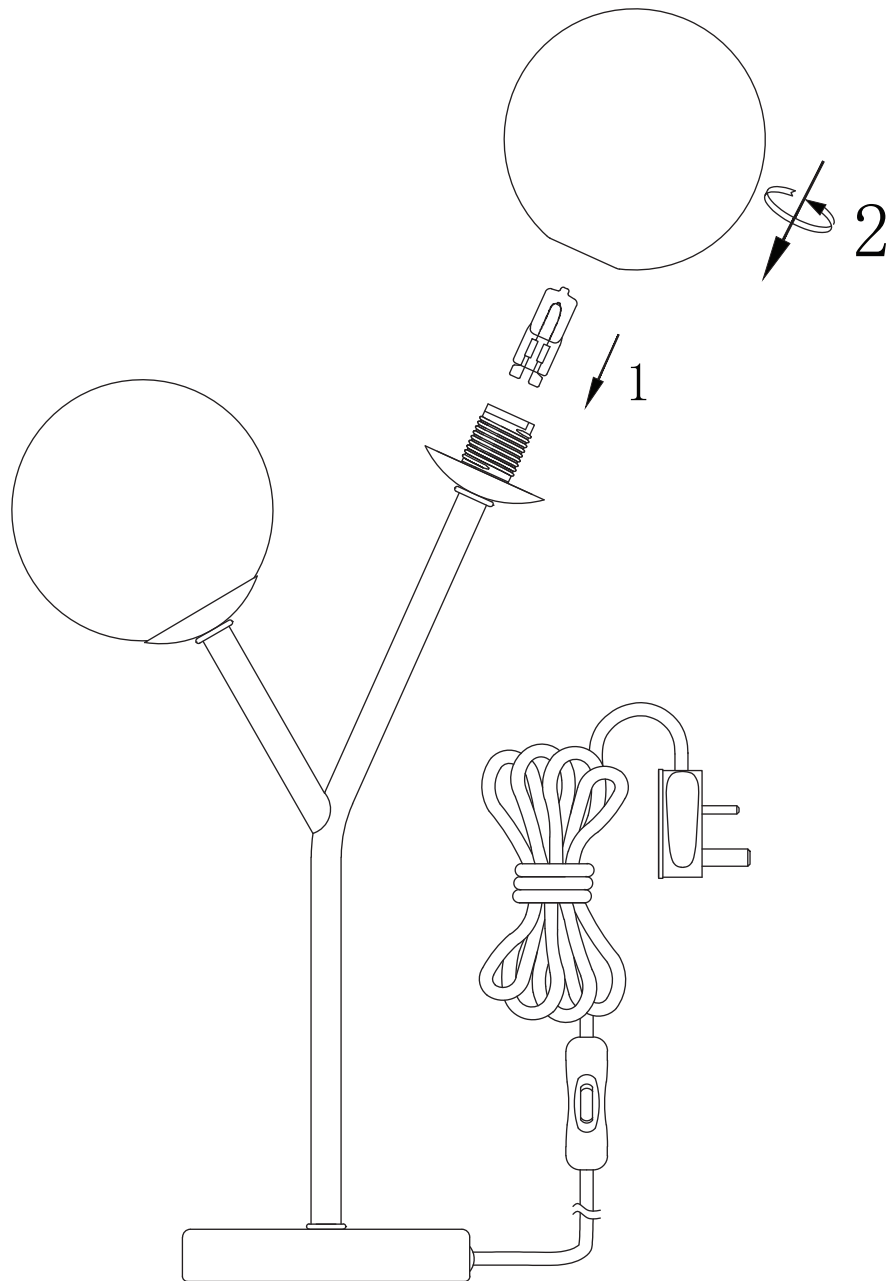

HOMEBASE

ORB 2 LIGHT TABLE LAMP

Requires 2 x 3W max. LED G9 capsule bulbs
(bulbs not included)

INSTRUCTION MANUAL

IMPORTANT: Please read these instructions before using the product. Retain instructions for future use.
HHGL Limited, MK9 1BA; HHGL (ROI) Limited, D02 X576

ASSEMBLY

Selecting the correct bulb:

Maximum wattage – 3 Watts LED

Bulb shape – capsule

Bulb cap shape – G9

Do not exceed the maximum wattage or use a different shape of bulb. This may cause your light fitting to overheat.