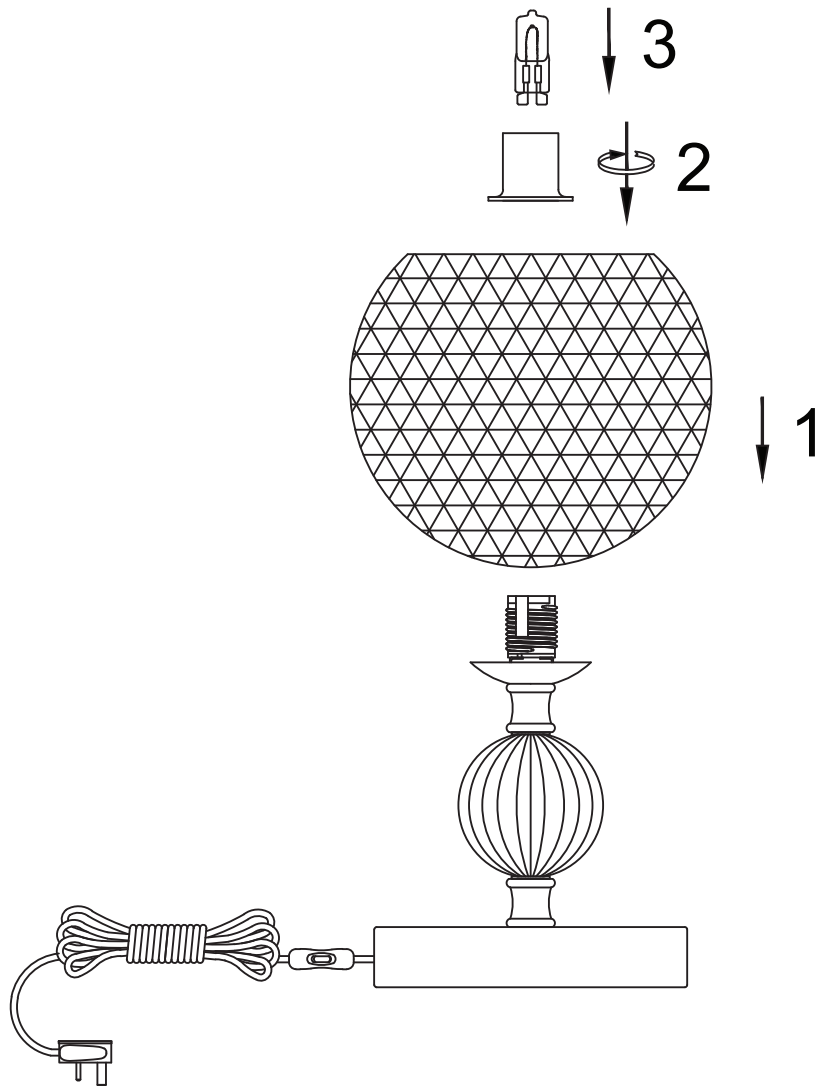

HOMEBASE

SAFI GLASS TABLE LAMP

Requires 1 x 3W max. LED G9 capsule bulb
(bulb not included)

INSTRUCTION MANUAL

IMPORTANT: Please read these instructions before using the product. Retain instructions for future use.
HHGL Limited, MK9 1BA; HHGL (ROI) Limited, D02 X576

ASSEMBLY

Selecting the correct bulb:

Maximum wattage – 3 Watts LED

Bulb shape – capsule

Bulb cap shape – G9

Do not exceed the maximum wattage or use a different shape of bulb. This may cause your light fitting to overheat.