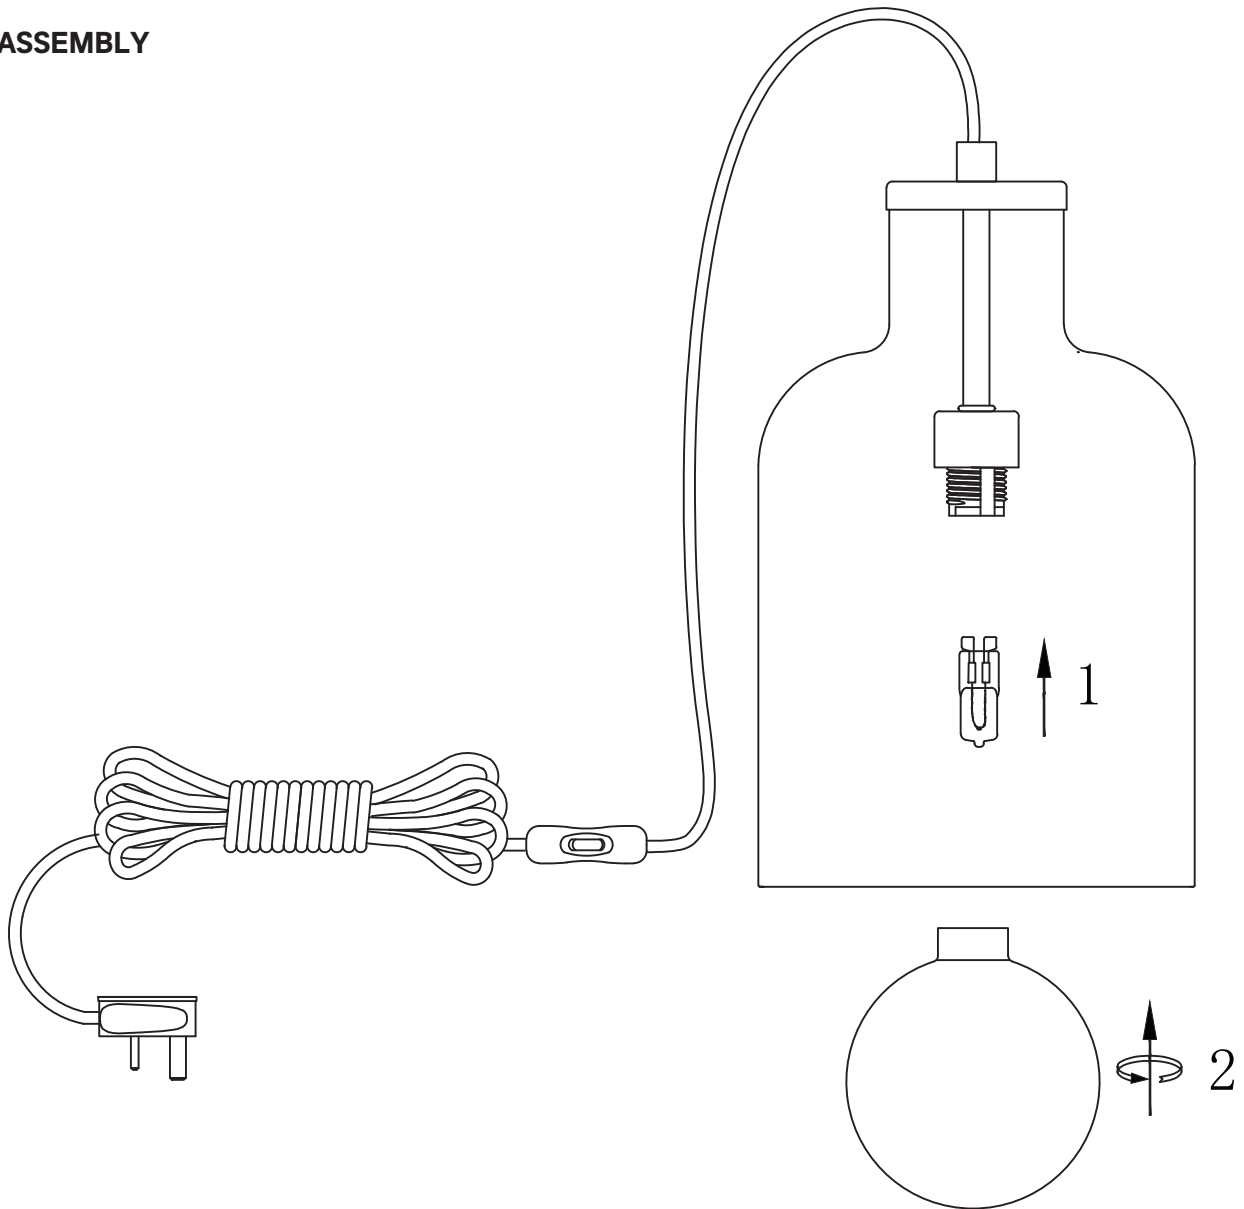

HOMEBASE

JINX TABLE LAMP

Requires 1 x 3W max. LED G9 capsule bulb
(bulb not included)

INSTRUCTION MANUAL

IMPORTANT: Please read these instructions before using the product. Retain instructions for future use.
HHGL Limited, MK9 1BA; HHGL (ROI) Limited, D02 X576

ASSEMBLY

Selecting the correct bulb:

Maximum wattage – 3 Watts LED

Bulb shape – capsule

Bulb cap shape – G9

Do not exceed the maximum wattage or use a different shape of bulb. This may cause your light fitting to overheat.