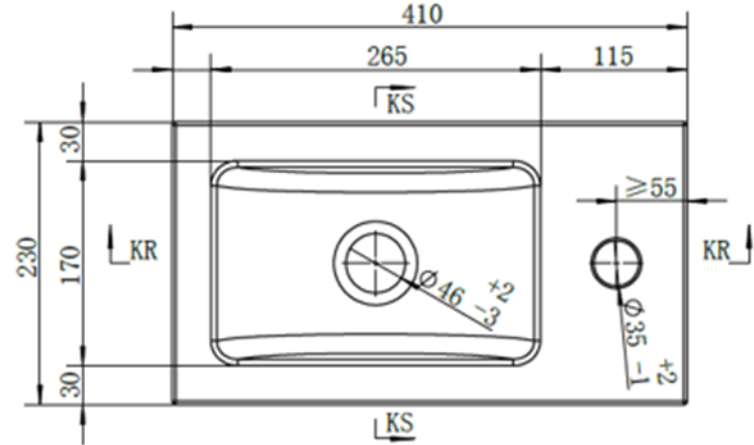

House Beautiful element(s) 400 Floorstanding Cloakroom with Basin Grey

KR-KR
1 : 6

KS-KS
1 : 6