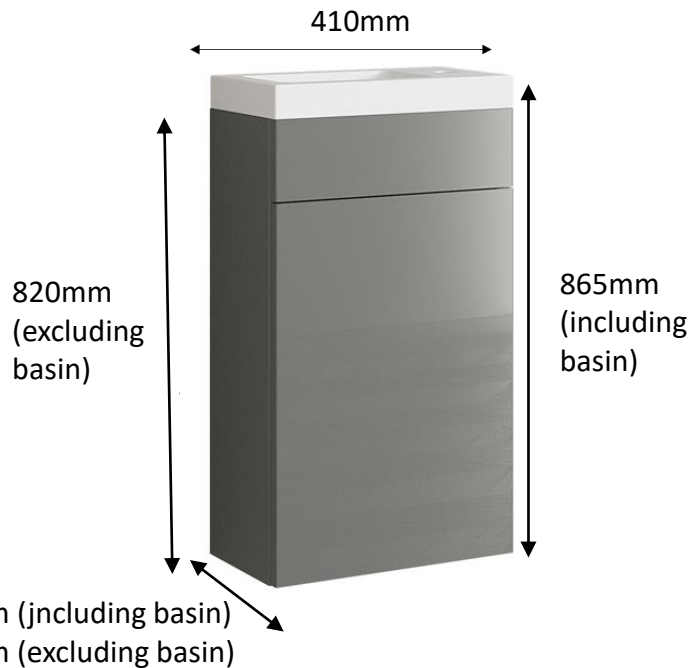

House Beautiful element(s) 400 Floorstanding Cloakroom with Basin Grey

KR-KR
1 : 6

KS-KS
1 : 6