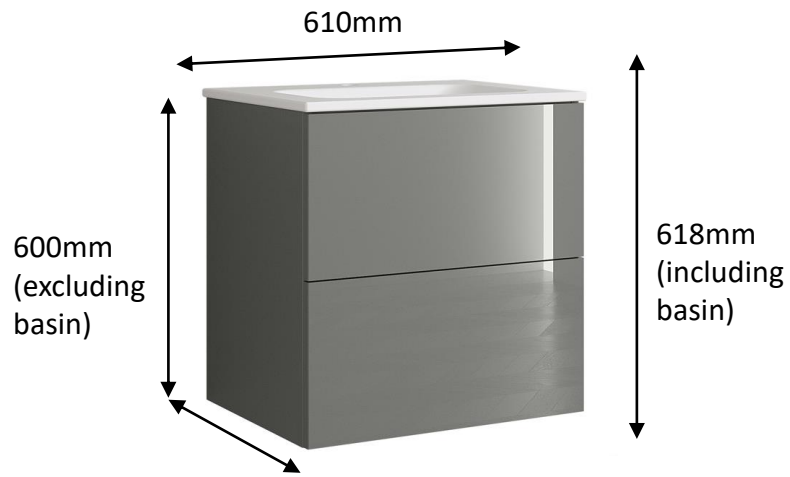

House Beautiful element(s) 600 Wall Hung Vanity Unit with Basins Grey

460mm (including basin)
449mm (excluding basin)