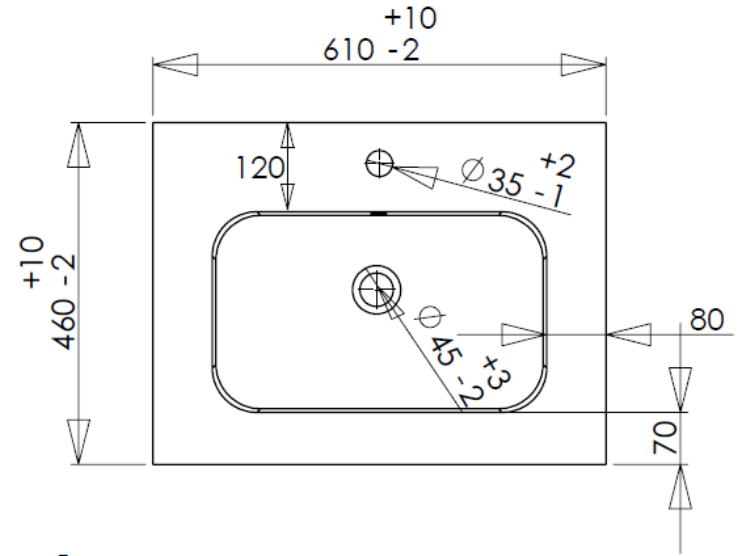

House Beautiful element(s) 600 Wall Hung Vanity Unit with Basins Grey

460mm (including basin)
449mm (excluding basin)