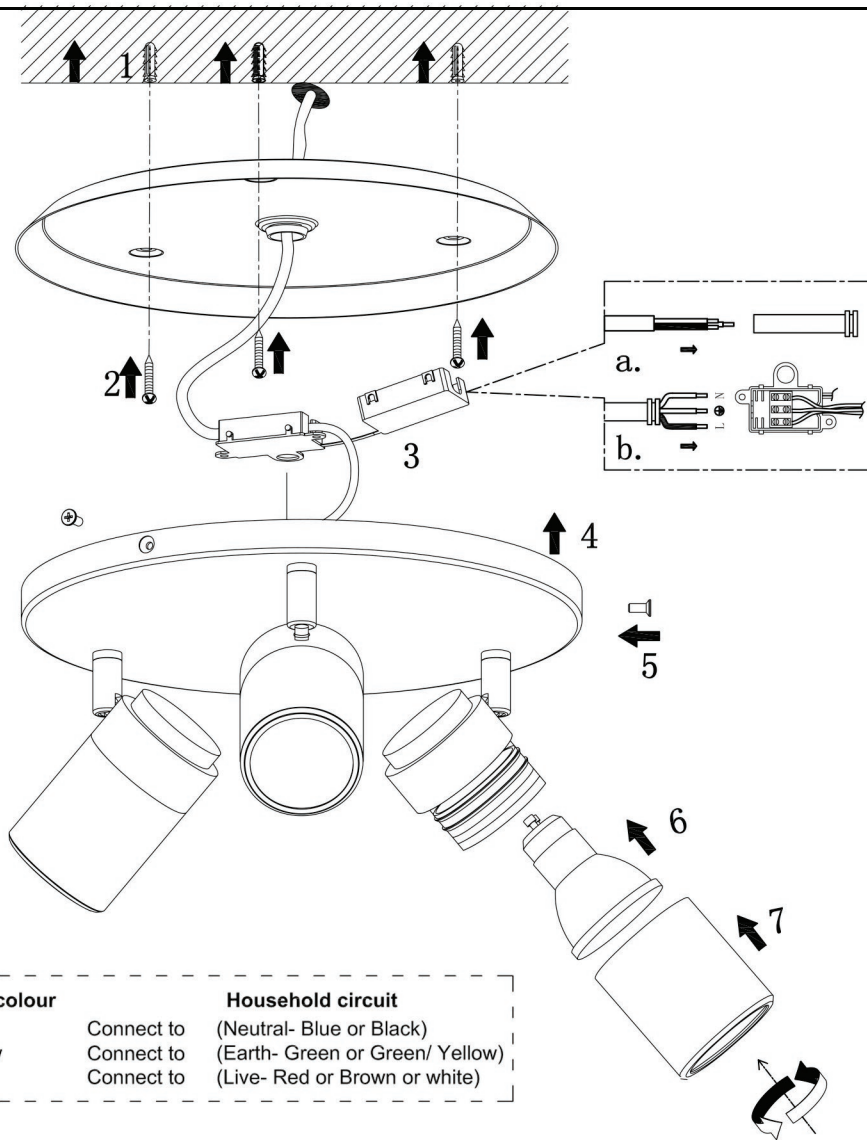

ASTRID SINGLE ADJUSTABLE
LED SPOTLIGHT

Safety Instructions

1. We recommend you consult a qualified electrician. All electrical installation must be carried out in accordance with current IEE wiring regulations (BS761).
2. Before commencing installation or maintenance, isolate the main electrical supply for the appropriate circuit at the fuse board.
3. This product is only suitable for connecting to a 240V supply.

4. This product should only be used indoors.
5. When installing please take care to avoid water pipes and electrical cables.
6. The light should be mounted onto a secure surface.

Waste Electrical & Electronic Equipment (WEEE)

The symbol on the product, or on the document accompanying the product, the crossed out wheeled bin symbol, indicates that this product may not be treated as household waste. Instead it shall be handed over to the applicable collection point for the recycling of electrical and electronic waste.