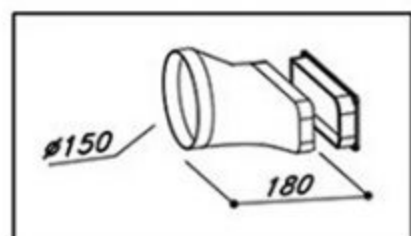

Cut-out Dimensions
910mm x 420mm

Adaptor from rectangular
to round included