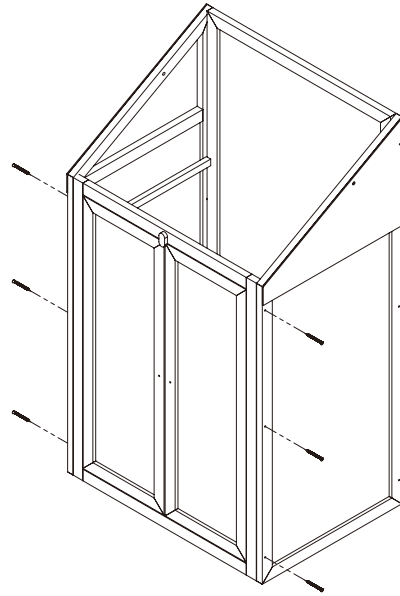

1

J x 6

2

J x 6

3

step 1

F x 1
N x 1

step 2

M x 1
L x 1

step 3

O x 1

step 4

4

I x 4