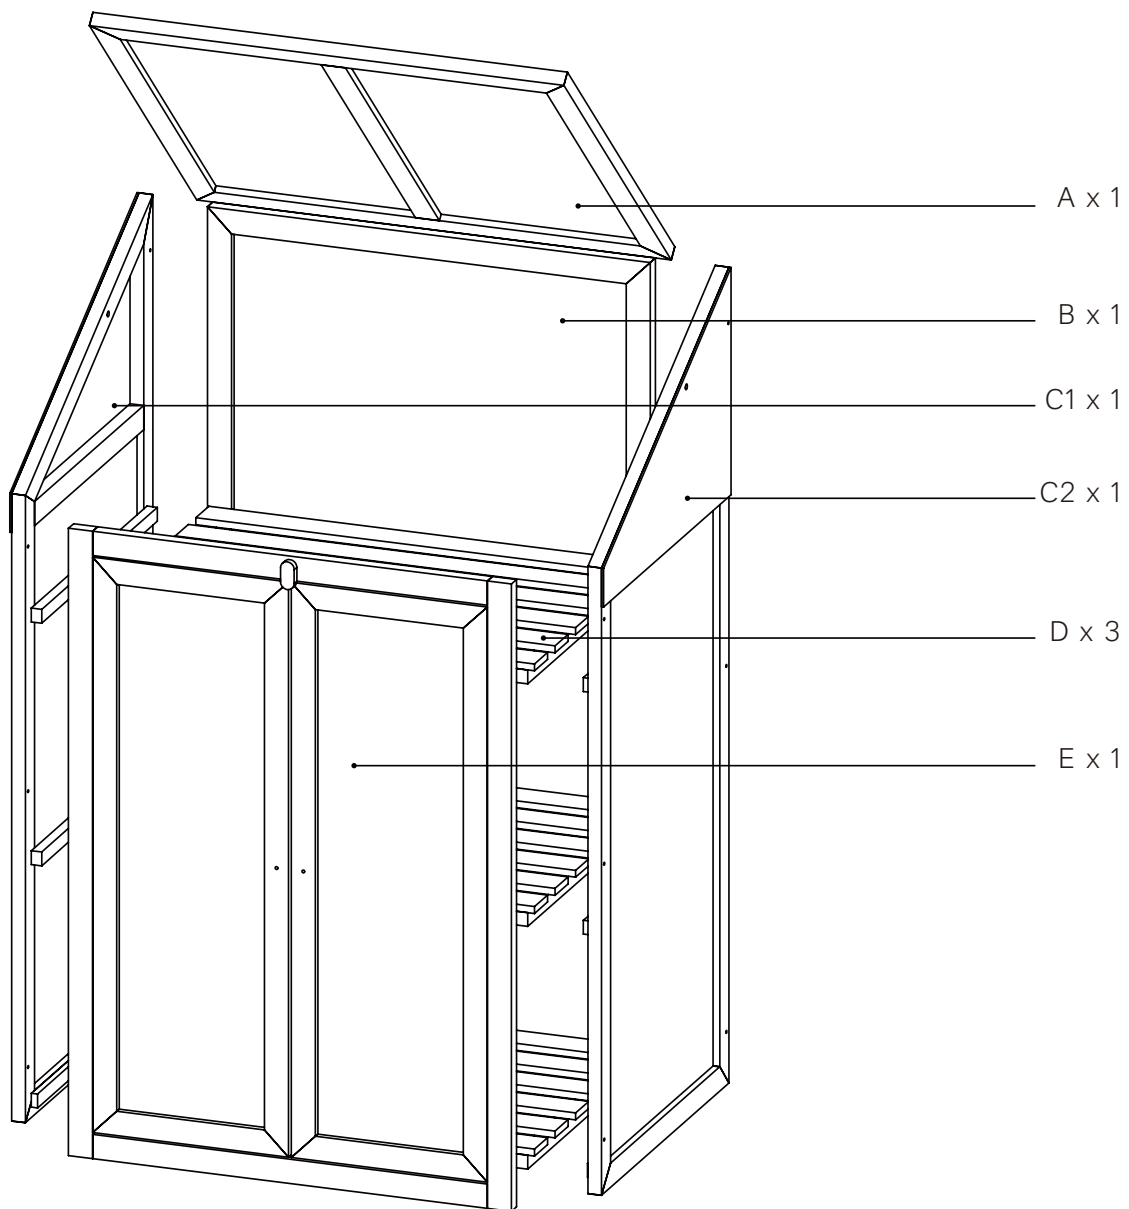

Components:

Parts List			Tools Required (Not Included)			
No.	Component	QTY	No.	Component	QTY	Cross-Headed Screwdriver
F		x2	K	M4x25	x3	
G		x2	L		x2	
H		x3	M	D6	x2	
I	M3x16	x10	N	M4x12	x2	
J	M3.5x40	x12	O	M4	x2