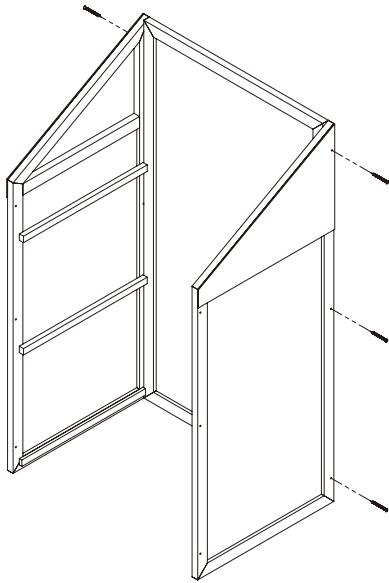

1

J x 6

2

J x 6

3

step 1

F x 1
N x 1

step 2

M x 1
L x 1

step 3

O x 1

step 4

4

I x 4