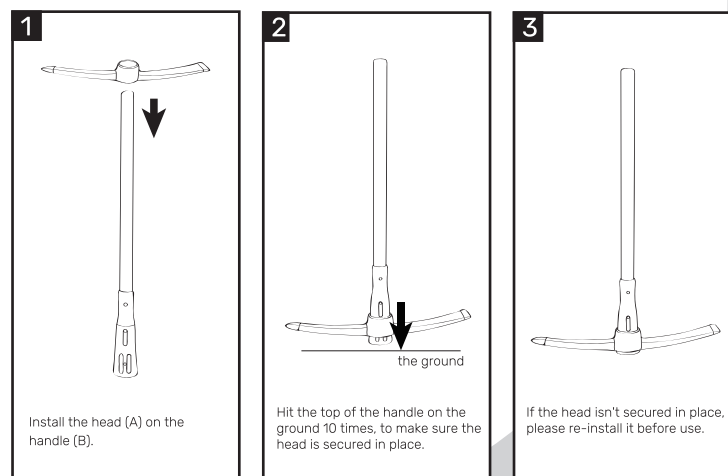

### PARTS LIST

PART No.	DESCRIPTION	DIAGRAM	QTY.
A	Head		1
B	Handle		1

105x145mm

说明书

正反印刷

单色印刷

80g双胶