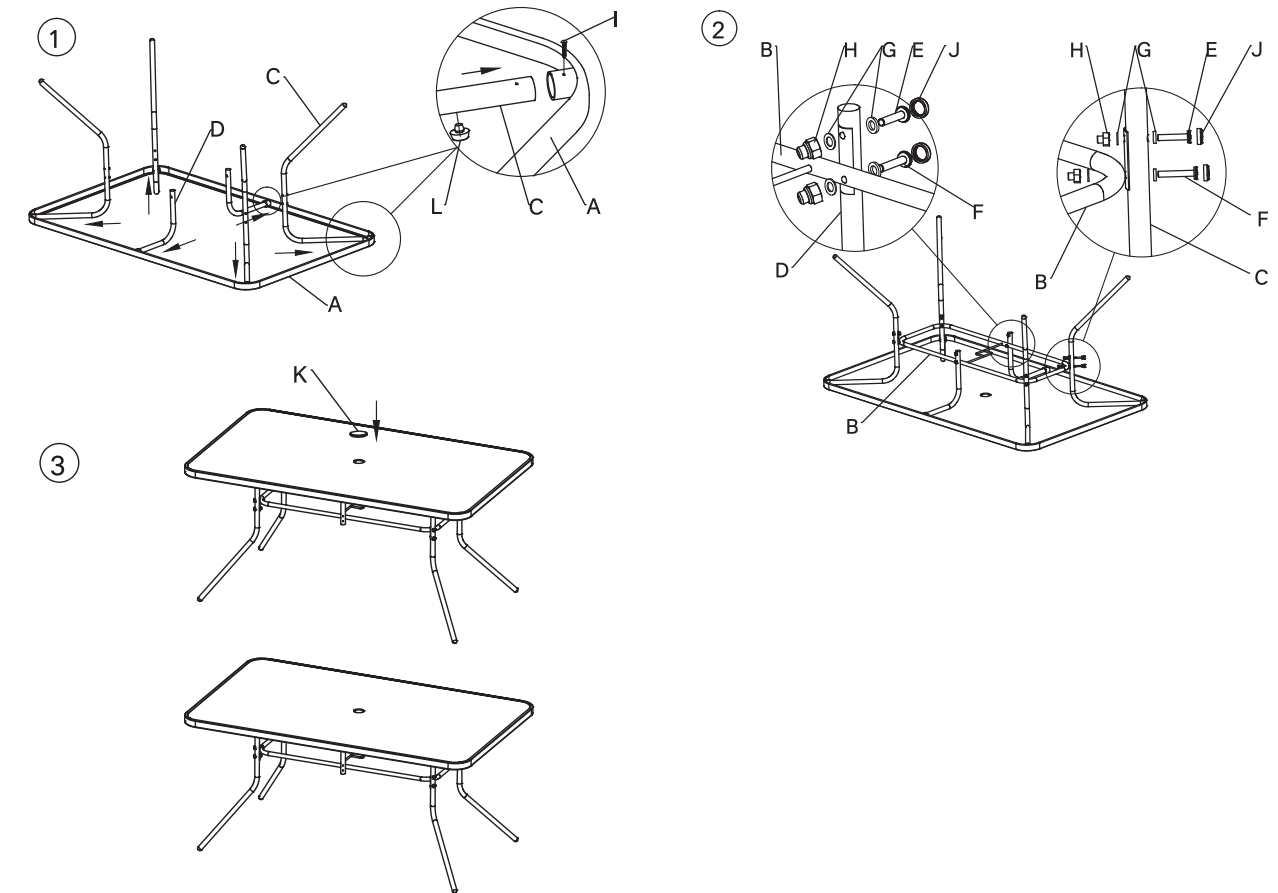

COMPONENTS - PARTS & FITTINGS

Please check you have all fittings listed below. If you have any missing or damaged fittings, please contact your local store.

 A x 1	 E x 6 M6*33	 I x 6	 L x 6
 B x 1	 F x 6 M6*48	 J x 12	 M x 1
 C x 4	 G x 24	 K x 1	 N x 1
 D x 2	 H x 12		

Keep this page with these instructions for future reference.

ASSEMBLY INSTRUCTIONS

Prior to starting, we recommend you place all washers onto all screws for ease of construction.

- Ensure part 'L' is in place to use.
- Table should not be dragged at any time.
- Do not strike or place heavy weight on the table.
- Avoid dropping objects on the glass, as this may weaken or shatter it.
- Do not place hot items directly on the glass.
- Tempered glass is toughened glass but it is not unbreakable.
- Do not use a parasol without a parasol base.
- Do not leave an open parasol unattended; close when not in use.

Keep this page with these instructions for future reference.