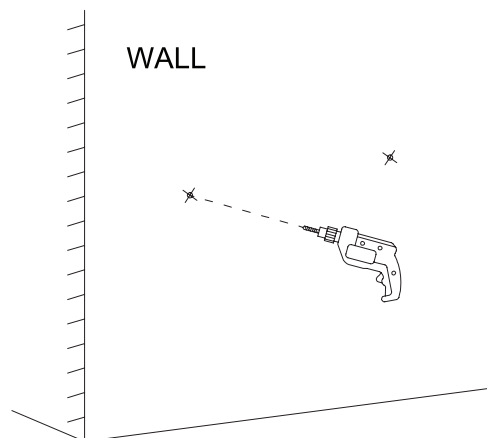

FLOATING PHOTO SHELF

**MAX
 5KG***
 PLASTERBOARD

**MAX
 5KG***
 MASONRY

***LOAD EVENLY DISTRIBUTED**

Parts List

-  **A x2pcs**
-  **B x2pcs**
-  **C x2pcs**
-  **D x2pcs**

Step 1

Step 2

Step 3

⚠ Please use different plastic expansion bolts for different walls.

Step 4

Step 5