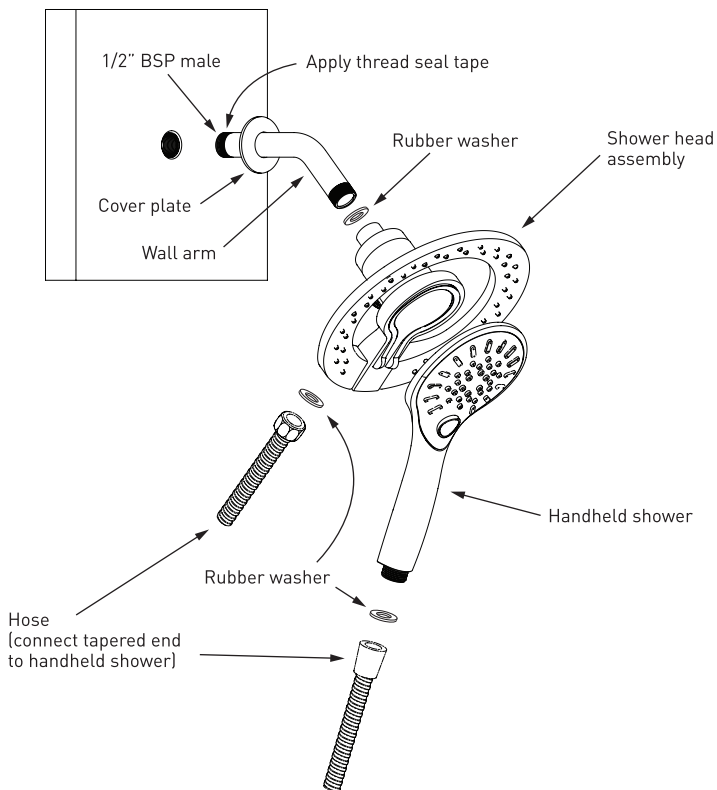

D'LUCCI

INSTALLATION INSTRUCTIONS MAGNETIC SHOWER SET

PRE-INSTALLATION INSPECTION

Thoroughly inspect product and components for defects prior to installation. Products will not be warranted if installed with pre-existing defects.

ASSEMBLY DIAGRAM

CARE AND MAINTENANCE

Clean with a soft cloth and warm soapy water. Avoid harsh chemicals and abrasive cleaners.