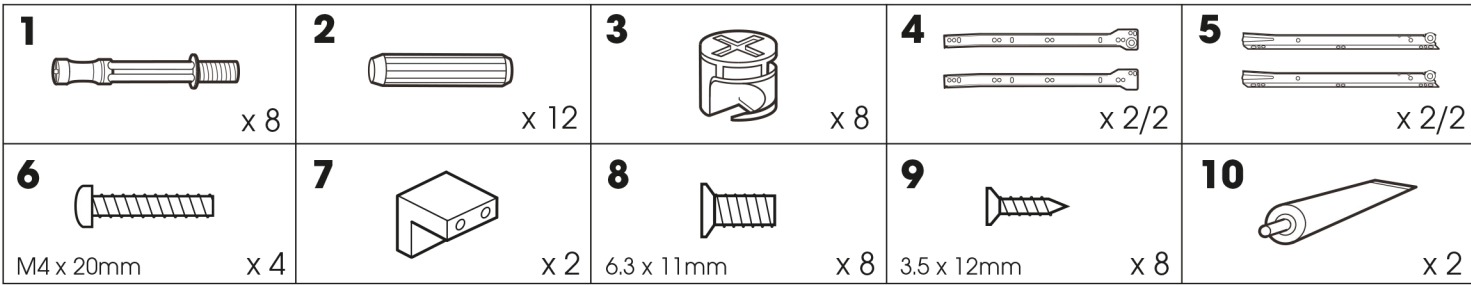

aura

DRAWER BOX W550 & 900mm

2685-XXX-XX

aura

DRAWER BOX W550 & 900mm

2685-XXX-XX