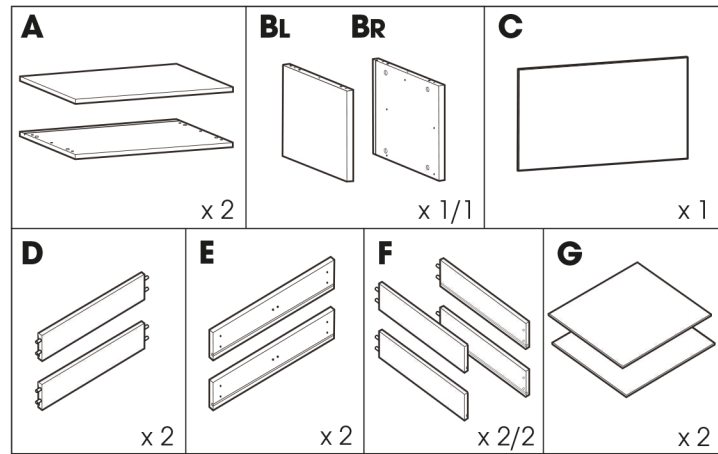

aura

DRAWER BOX W550 & 900mm

2685-XXX-XX

aura

DRAWER BOX W550 & 900mm

2685-XXX-XX