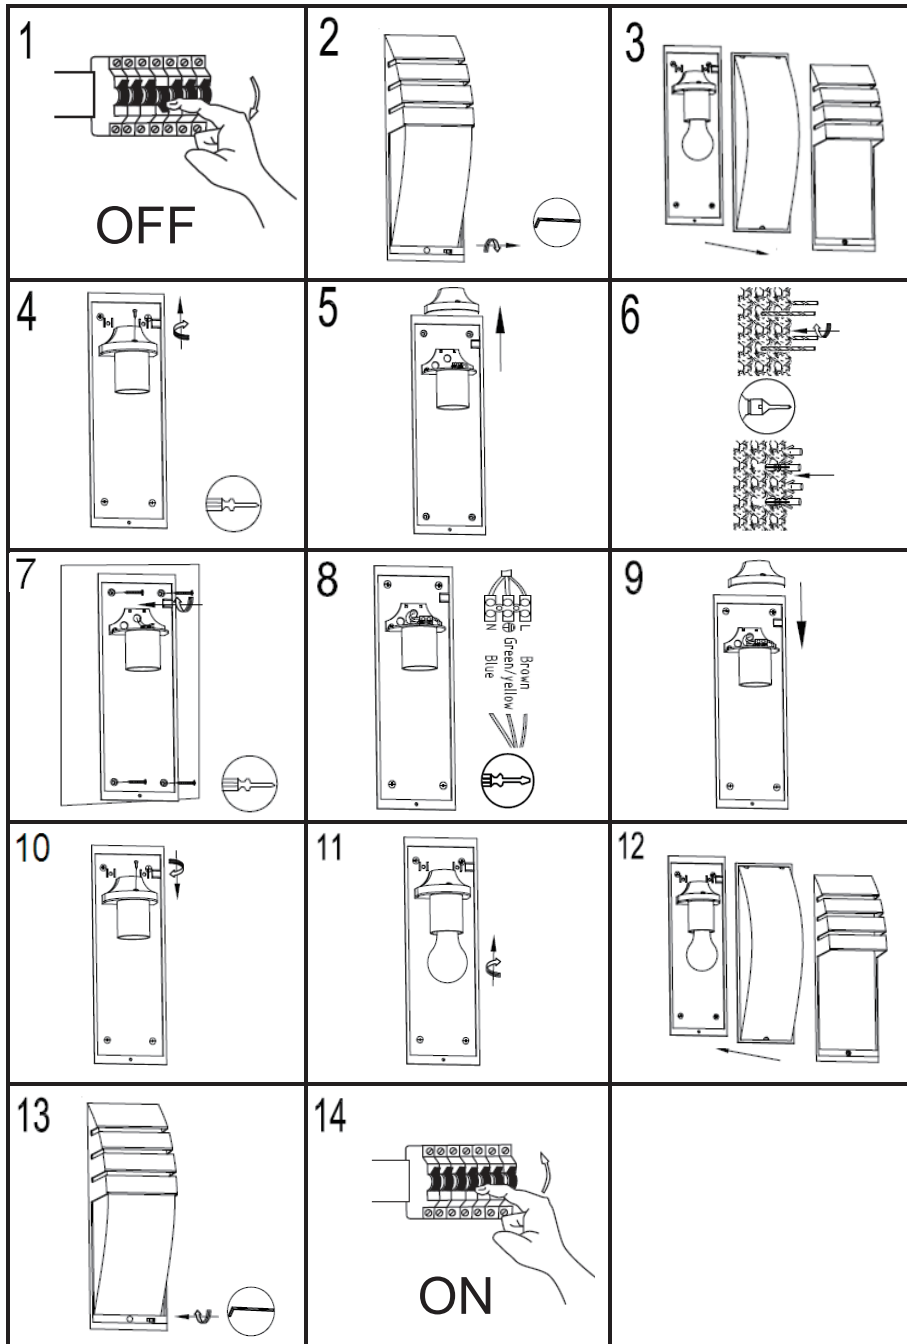

LUTEC

LUTEC Europe NV

Ruiterijschool 14
 B-2930 Brasschaat - Belgium
 +32 3 284 51 62
 info@lutec-europe.com
 www.lutec.com

www.lutec.com/services/global-network