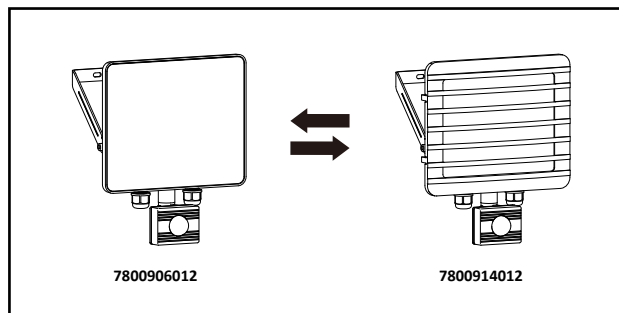

LUTEC

SINGLE

GROUP

Activate sensor override mode

De-activate sensor override mode

LUTEC Europe NV

Ruiterijschool 14
B-2930 Brasschaat - Belgium
+32 3 284 51 62
info@lutec-europe.com
www.lutec.com

Lutec UK (for UK and Ireland) sales@lutecuk.com +44 (0)1992 760870
www.lutec.com/services/global-network