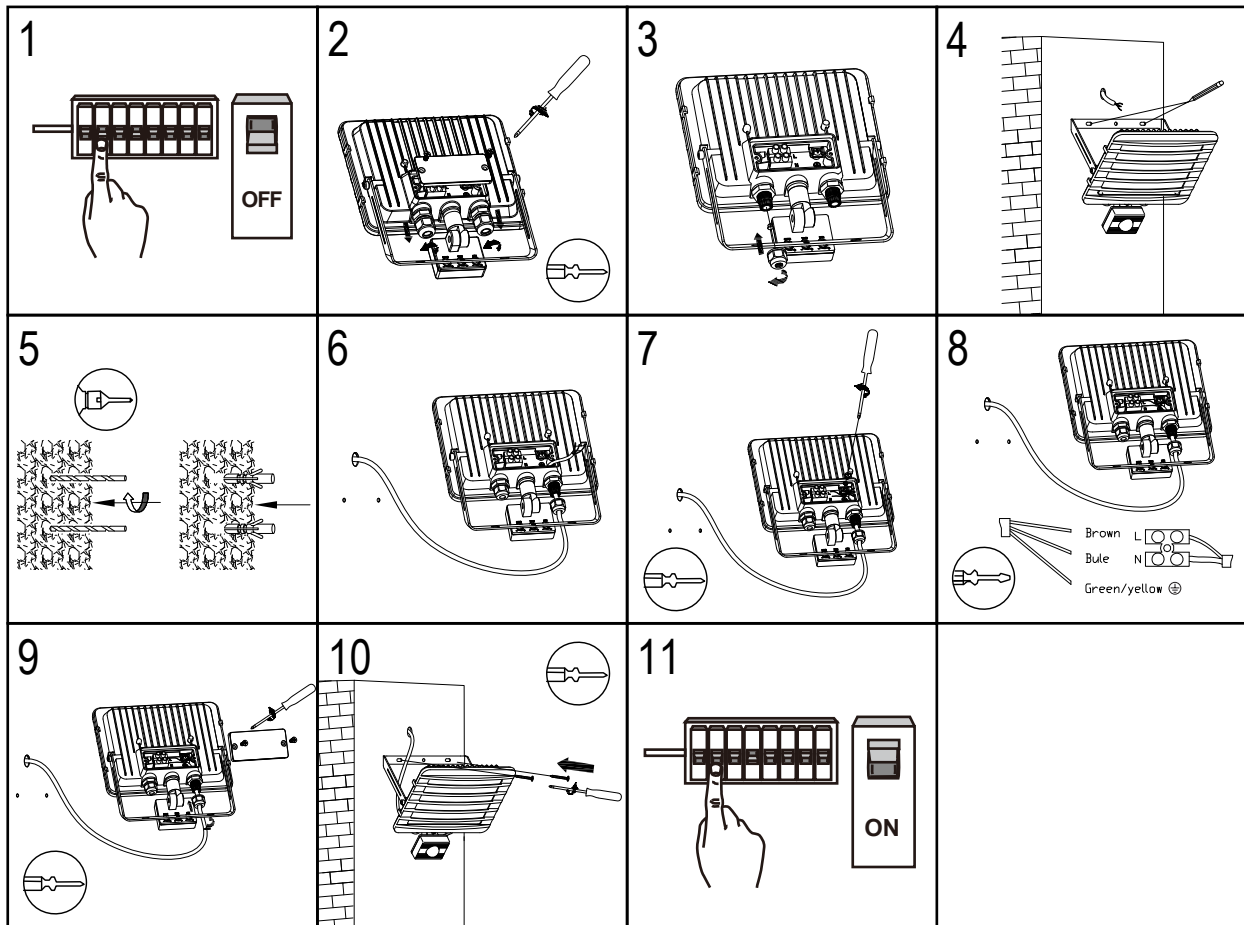

LUTEC

SINGLE

GROUP

Activate sensor override mode

De-activate sensor override mode

LUTEC Europe NV

Ruiterijschool 14
B-2930 Brasschaat - Belgium
+32 3 284 51 62
info@lutec-europe.com
www.lutec.com

Lutec UK (for UK and Ireland) sales@lutecuk.com +44 (0)1992 760870
www.lutec.com/services/global-network