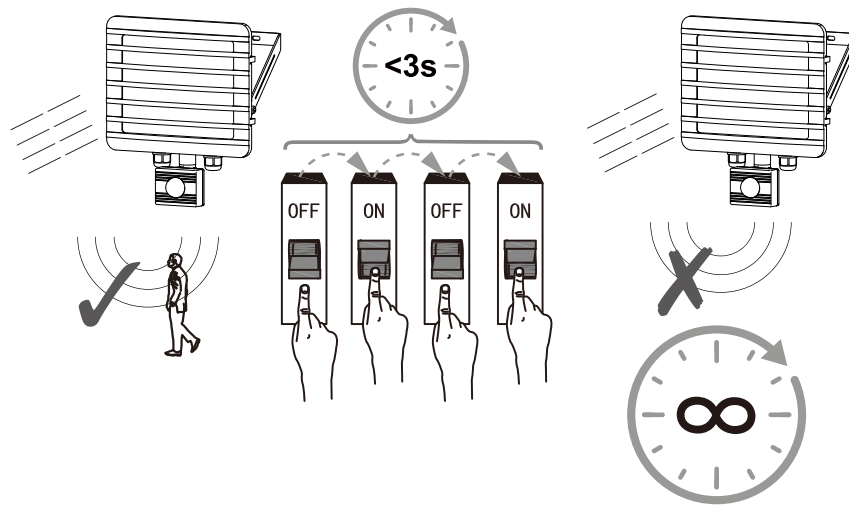

LUTEC

SINGLE

GROUP

Activate sensor override mode

De-activate sensor override mode

LUTEC Europe NV

Ruiterijschool 14
B-2930 Brasschaat - Belgium
+32 3 284 51 62
info@lutec-europe.com
www.lutec.com

Lutec UK (for UK and Ireland) sales@lutecuk.com +44 (0)1992 760870
www.lutec.com/services/global-network