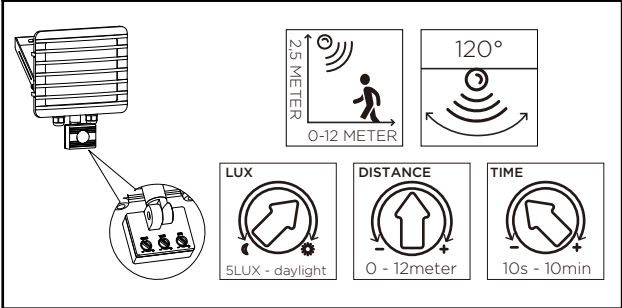

LUTEC

SINGLE

GROUP

Activate sensor override mode

De-activate sensor override mode

LUTEC Europe NV

Ruiterijschool 14
B-2930 Brasschaat - Belgium
+32 3 284 51 62
info@lutec-europe.com
www.lutec.com

Lutec UK (for UK and Ireland) sales@lutecuk.com +44 (0)1992 760870
www.lutec.com/services/global-network