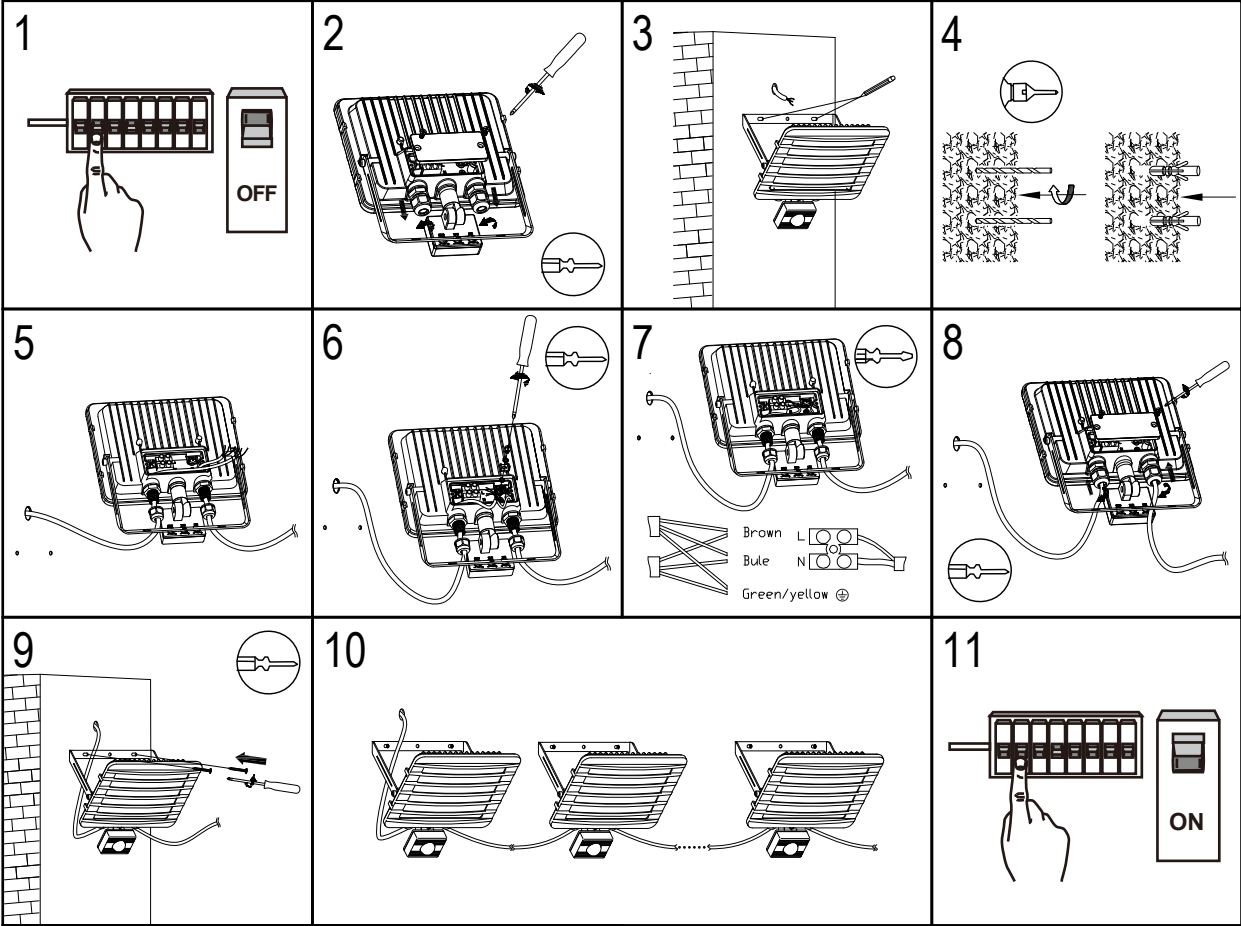

LUTEC

SINGLE

GROUP

Activate sensor override mode

De-activate sensor override mode

LUTEC Europe NV

Ruiterijschool 14
B-2930 Brasschaat - Belgium
+32 3 284 51 62
info@lutec-europe.com
www.lutec.com

Lutec UK (for UK and Ireland) sales@lutecuk.com +44 (0)1992 760870
www.lutec.com/services/global-network