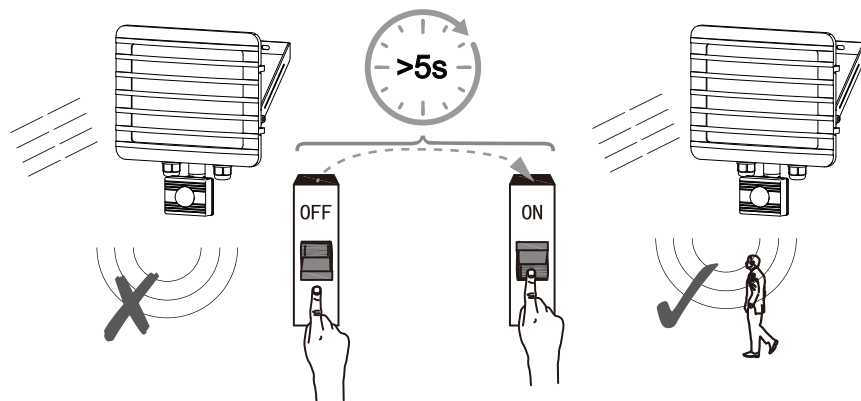

LUTEC

SINGLE

GROUP

Activate sensor override mode

De-activate sensor override mode

LUTEC Europe NV

Ruiterijschool 14
B-2930 Brasschaat - Belgium
+32 3 284 51 62
info@lutec-europe.com
www.lutec.com

Lutec UK (for UK and Ireland) sales@lutecuk.com +44 (0)1992 760870
www.lutec.com/services/global-network