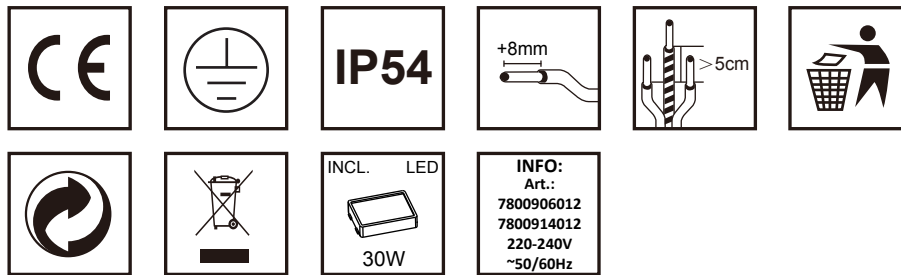

LUTEC

SINGLE

GROUP

Activate sensor override mode

De-activate sensor override mode

LUTEC Europe NV

Ruiterijschool 14
B-2930 Brasschaat - Belgium
+32 3 284 51 62
info@lutec-europe.com
www.lutec.com

Lutec UK (for UK and Ireland) sales@lutecuk.com +44 (0)1992 760870
www.lutec.com/services/global-network