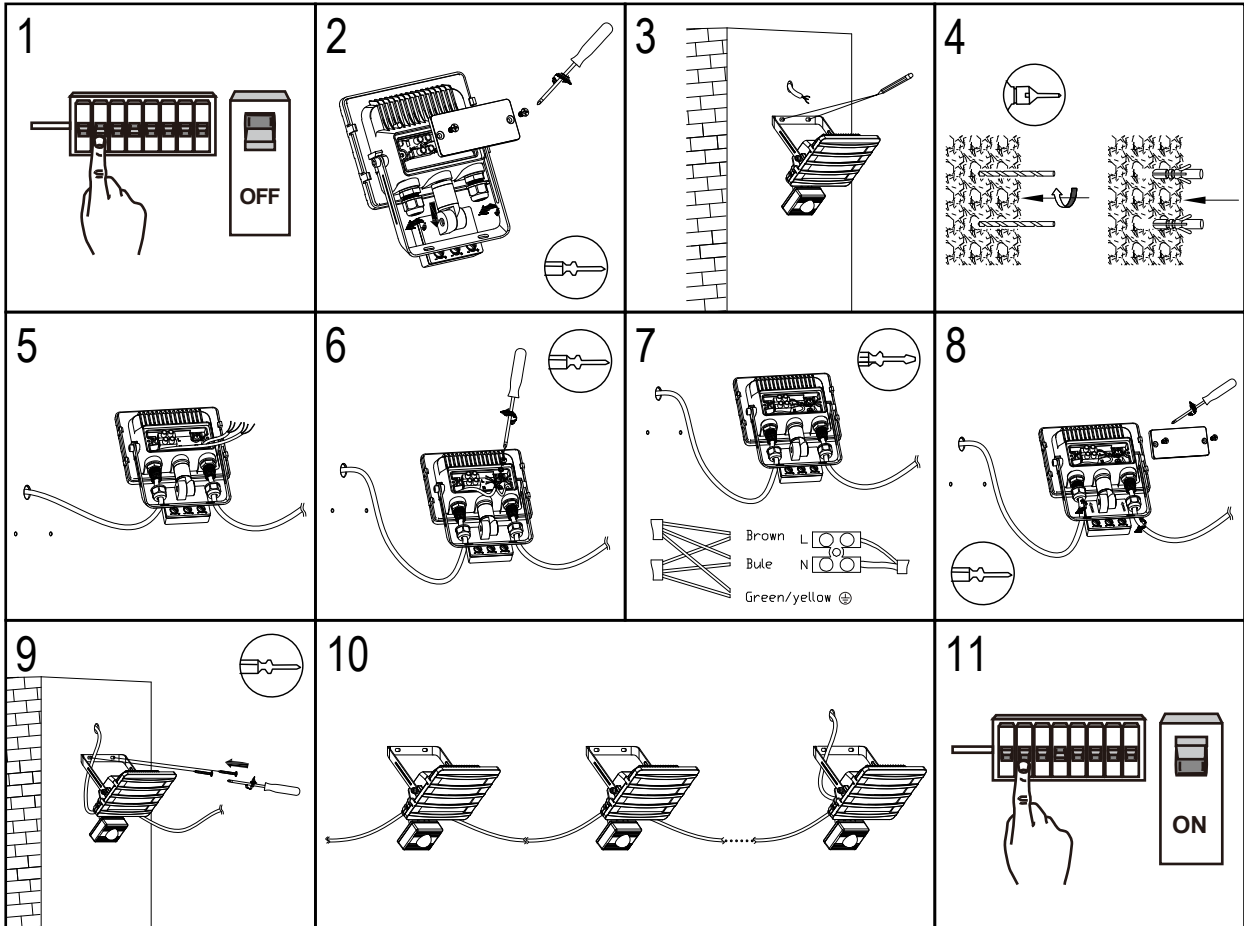

LUTEC

SINGLE

GROUP

Activate sensor override mode

De-activate sensor override mode

LUTEC Europe NV

Ruiterijschool 14
B-2930 Brasschaat - Belgium
+32 3 284 51 62
info@lutec-europe.com
www.lutec.com

Lutec UK (for UK and Ireland) sales@lutecuk.com +44 (0)1992 760870
www.lutec.com/services/global-network