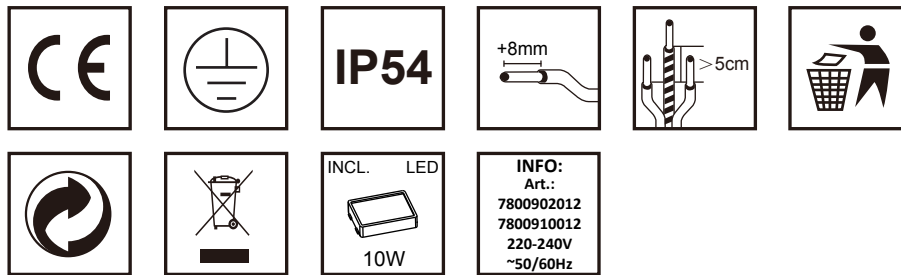

LUTEC

SINGLE

GROUP

Activate sensor override mode

De-activate sensor override mode

LUTEC Europe NV

Ruiterijschool 14
B-2930 Brasschaat - Belgium
+32 3 284 51 62
info@lutec-europe.com
www.lutec.com

Lutec UK (for UK and Ireland) sales@lutecuk.com +44 (0)1992 760870
www.lutec.com/services/global-network