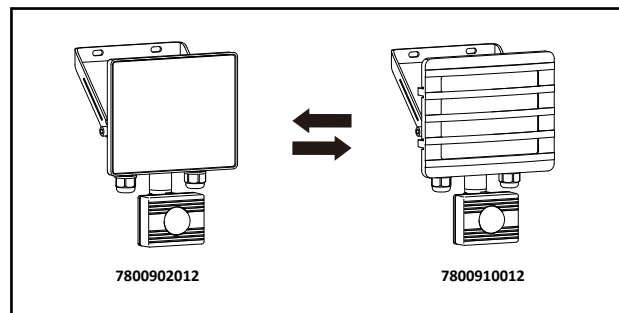

LUTEC

SINGLE

GROUP

Activate sensor override mode

De-activate sensor override mode

LUTEC Europe NV

Ruiterijschool 14
B-2930 Brasschaat - Belgium
+32 3 284 51 62
info@lutec-europe.com
www.lutec.com

Lutec UK (for UK and Ireland) sales@lutecuk.com +44 (0)1992 760870
www.lutec.com/services/global-network