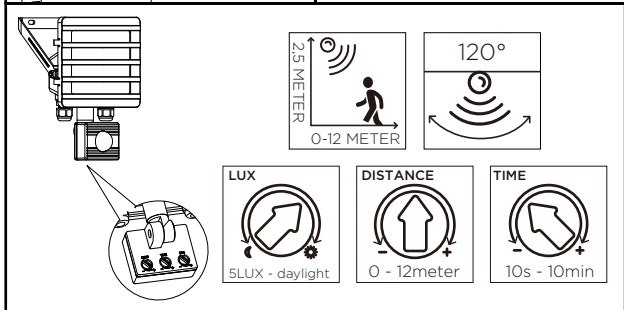

LUTEC

SINGLE

GROUP

Activate sensor override mode

De-activate sensor override mode

LUTEC Europe NV

Ruiterijschool 14
B-2930 Brasschaat - Belgium
+32 3 284 51 62
info@lutec-europe.com
www.lutec.com

Lutec UK (for UK and Ireland) sales@lutecuk.com +44 (0)1992 760870
www.lutec.com/services/global-network