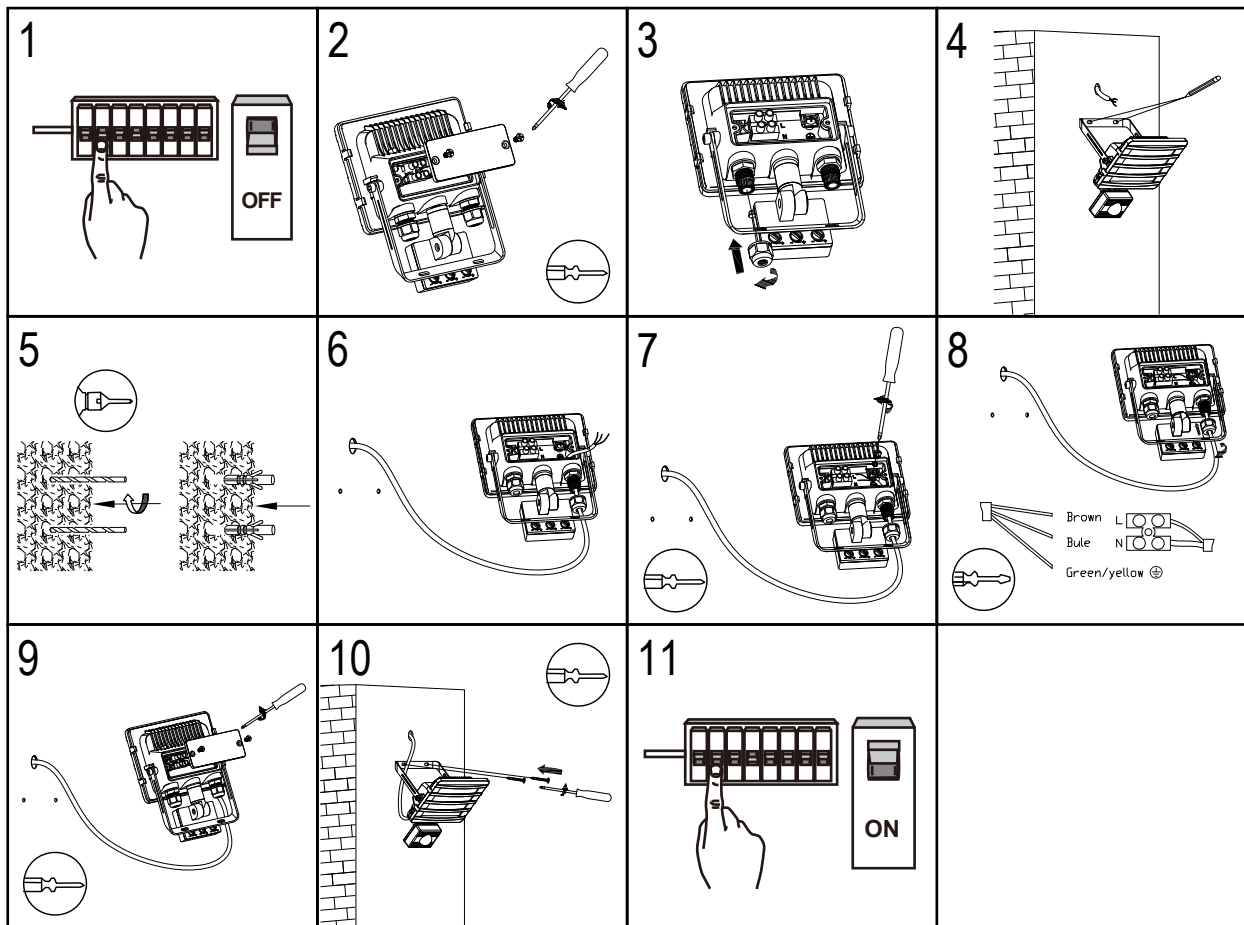

LUTEC

SINGLE

GROUP

Activate sensor override mode

De-activate sensor override mode

LUTEC Europe NV

Ruiterijschool 14
B-2930 Brasschaat - Belgium
+32 3 284 51 62
info@lutec-europe.com
www.lutec.com

Lutec UK (for UK and Ireland) sales@lutecuk.com +44 (0)1992 760870
www.lutec.com/services/global-network