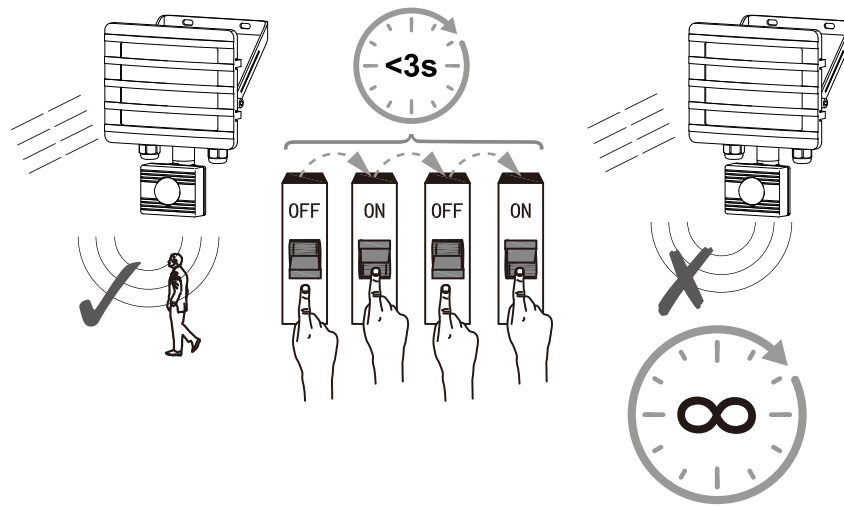

LUTEC

SINGLE

GROUP

Activate sensor override mode

De-activate sensor override mode

LUTEC Europe NV

Ruiterijschool 14
B-2930 Brasschaat - Belgium
+32 3 284 51 62
info@lutec-europe.com
www.lutec.com

Lutec UK (for UK and Ireland) sales@lutecuk.com +44 (0)1992 760870
www.lutec.com/services/global-network