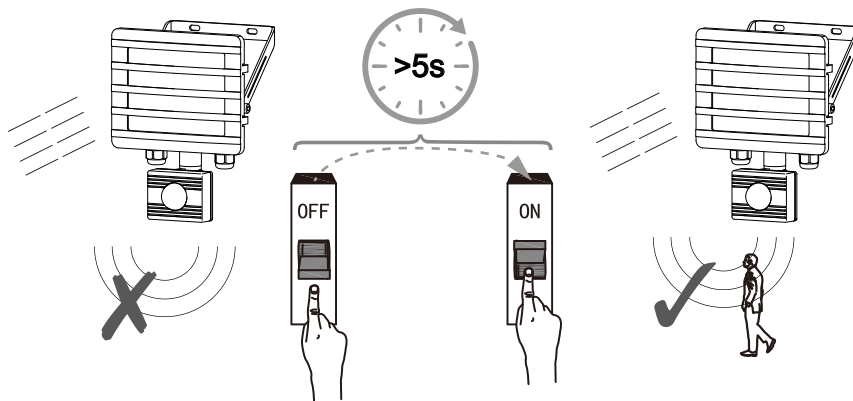

LUTEC

SINGLE

GROUP

Activate sensor override mode

De-activate sensor override mode

LUTEC Europe NV

Ruiterijschool 14
B-2930 Brasschaat - Belgium
+32 3 284 51 62
info@lutec-europe.com
www.lutec.com

Lutec UK (for UK and Ireland) sales@lutecuk.com +44 (0)1992 760870
www.lutec.com/services/global-network