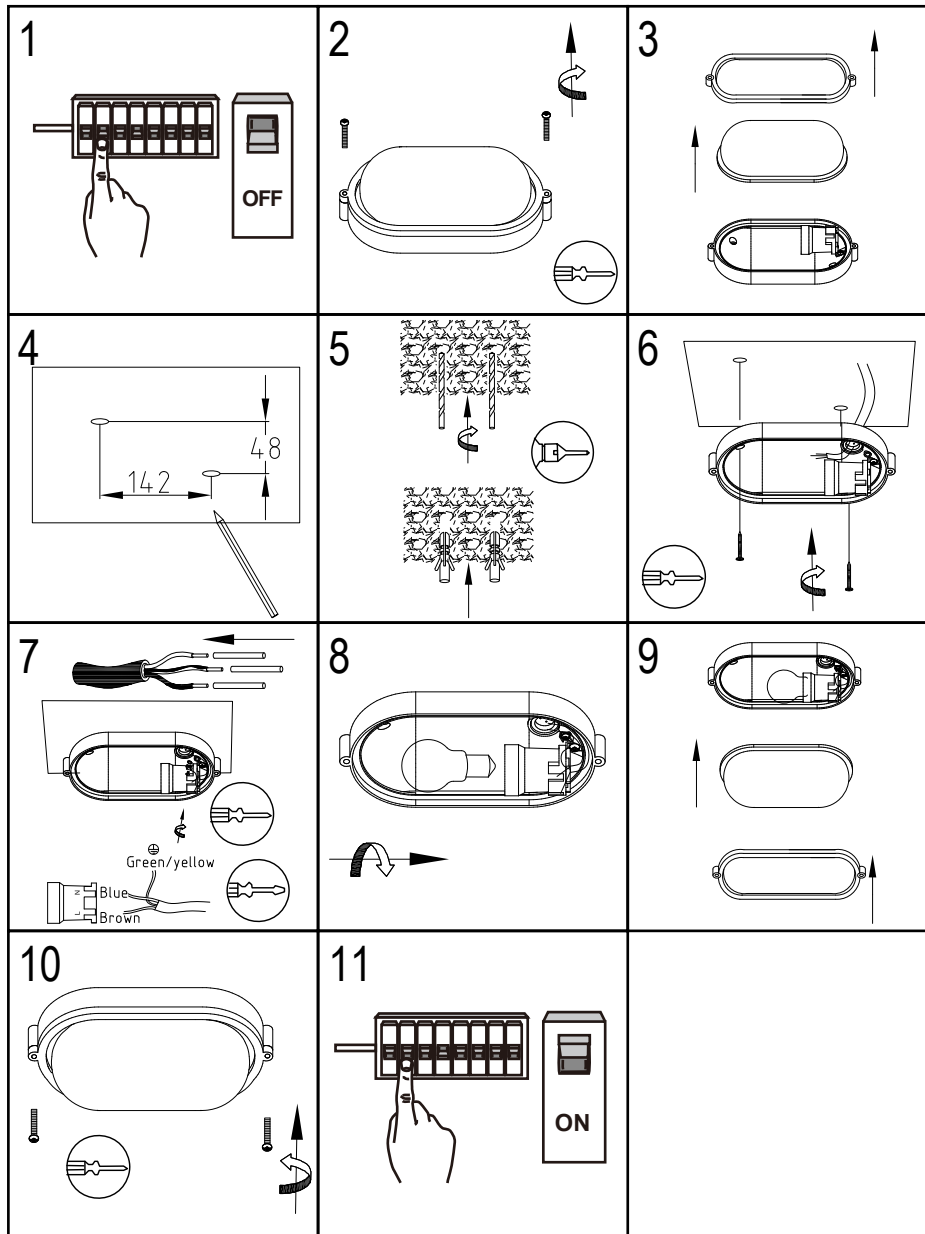

LUTEC

LUTEC Europe NV

Ruiterijschool 14
B-2930 Brasschaat - Belgium
+32 3 284 51 62
info@lutec-europe.com
www.lutec.com

Lutec UK (for UK and Ireland) sales@lutecuk.com +44 (0)1992 760870
www.lutec.com/services/global-network