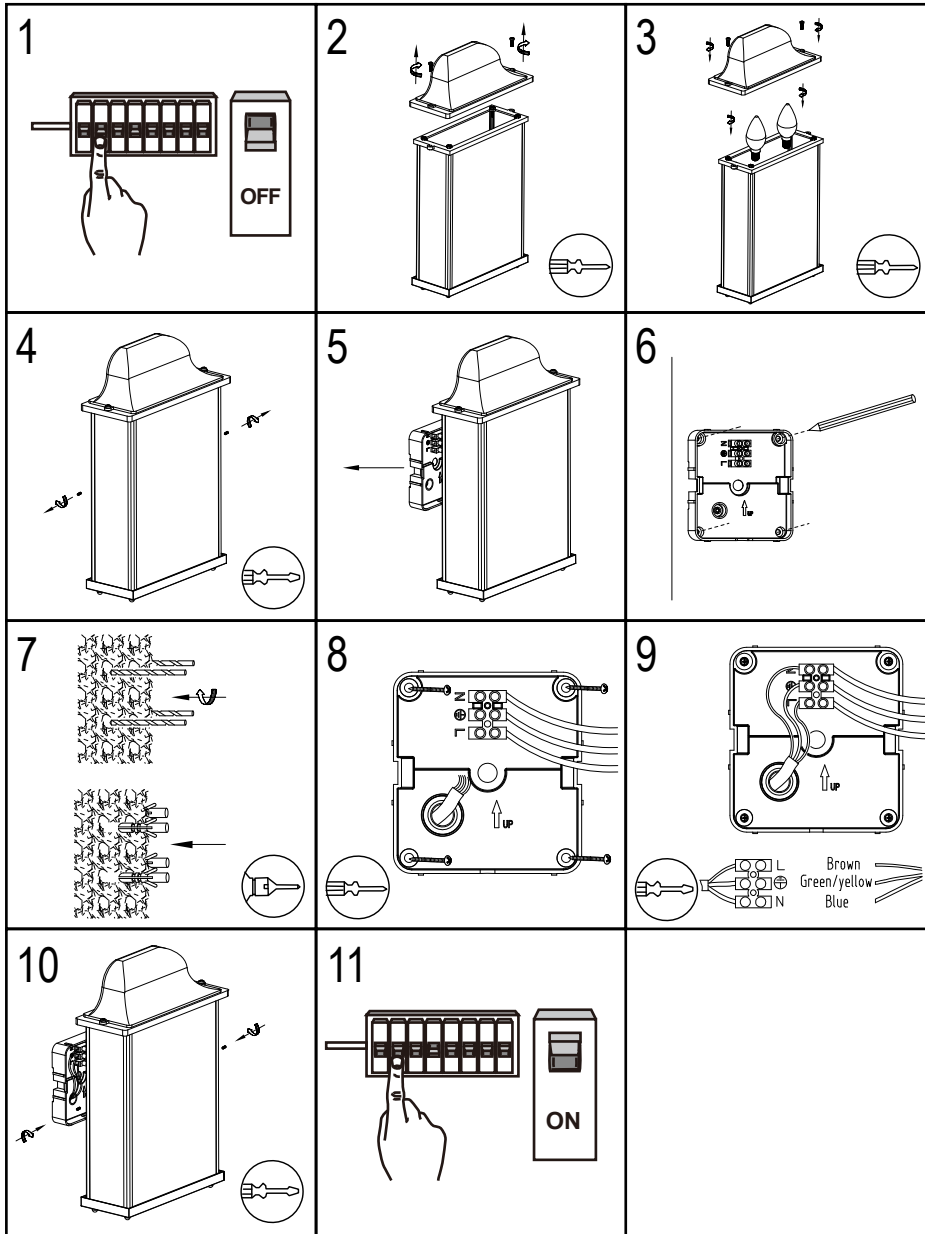

LUTEC

LUTEC Europe NV

Ruiterschool 14
 B-2930 Brasschaat - Belgium
 +32 3 284 51 62
 info@lutec-europe.com
 www.lutec.com

Lutec UK (for UK and Ireland) sales@lutecuk.com +44 (0)1992 760870
 www.lutec.com/services/global-network