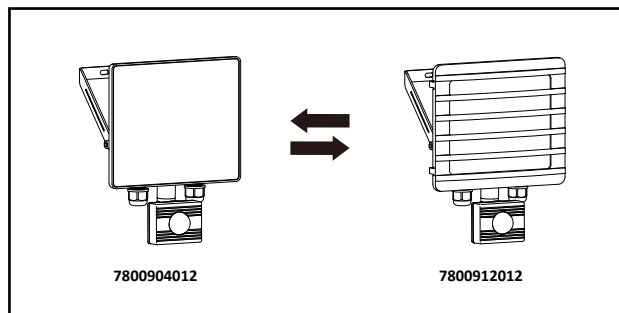

LUTEC

SINGLE

GROUP

LUTEC Europe NV

Ruiterijschool 14
 B-2930 Brasschaat - Belgium
 +32 3 284 51 62
 info@lutec-europe.com
 www.lutec.com

Lutec UK (for UK and Ireland) sales@lutecuk.com +44 (0)1992 760870
 www.lutec.com/services/global-network