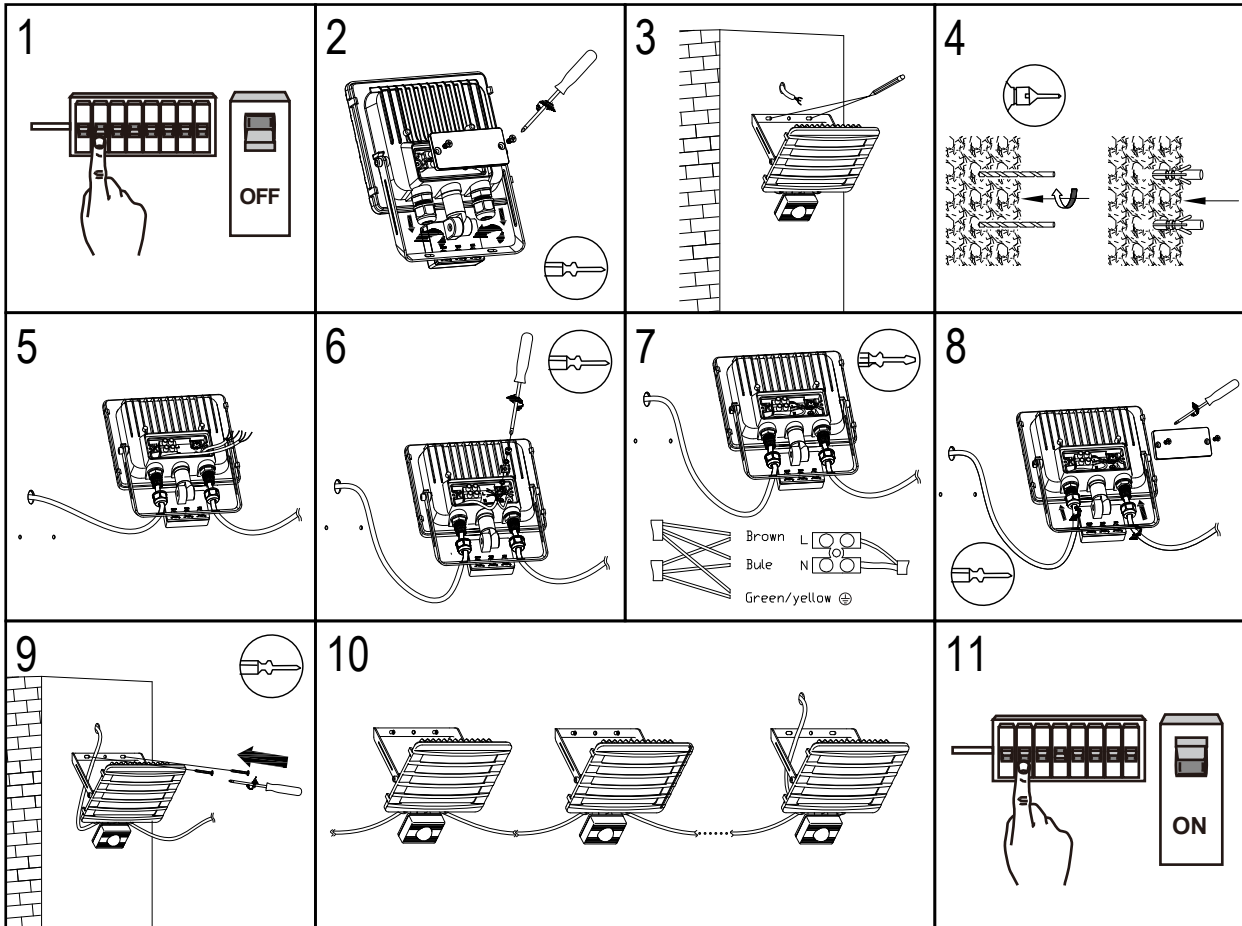

LUTEC

SINGLE

GROUP

LUTEC Europe NV

Ruiterijschool 14
 B-2930 Brasschaat - Belgium
 +32 3 284 51 62
 info@lutec-europe.com
 www.lutec.com

Lutec UK (for UK and Ireland) sales@lutecuk.com +44 (0)1992 760870
 www.lutec.com/services/global-network