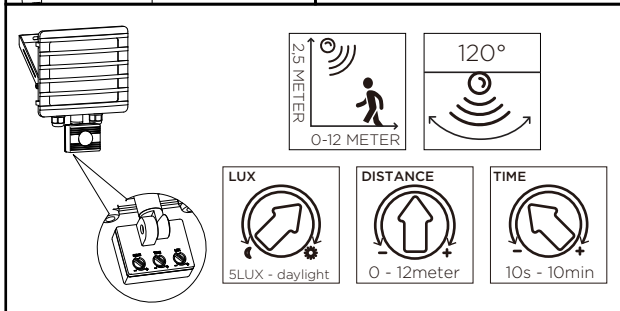

LUTEC

SINGLE

GROUP

LUTEC Europe NV

Ruiterijschool 14
 B-2930 Brasschaat - Belgium
 +32 3 284 51 62
 info@lutec-europe.com
 www.lutec.com

Lutec UK (for UK and Ireland) sales@lutecuk.com +44 (0)1992 760870
 www.lutec.com/services/global-network