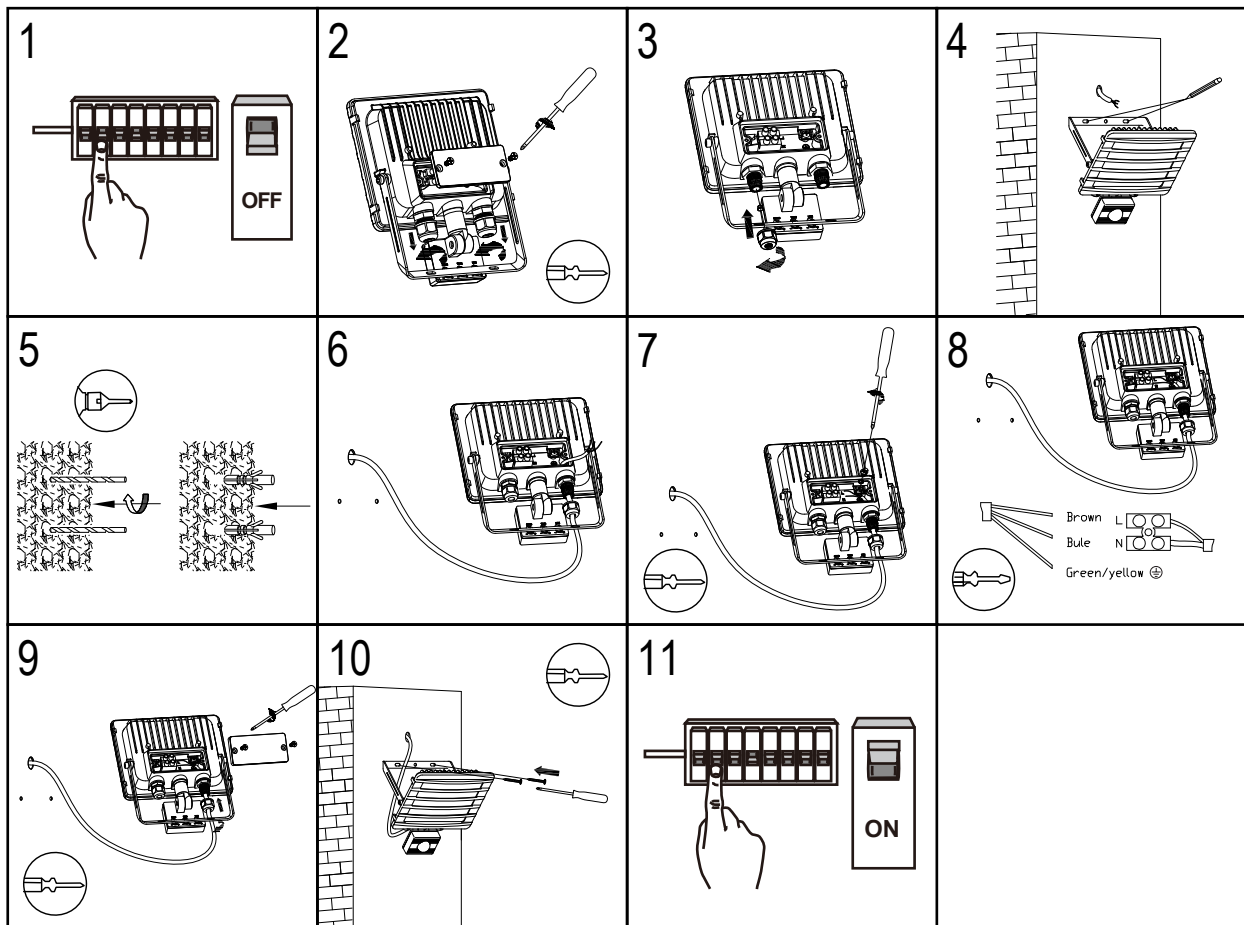

LUTEC

SINGLE

GROUP

LUTEC Europe NV

Ruiterijschool 14
 B-2930 Brasschaat - Belgium
 +32 3 284 51 62
 info@lutec-europe.com
 www.lutec.com

Lutec UK (for UK and Ireland) sales@lutecuk.com +44 (0)1992 760870
 www.lutec.com/services/global-network