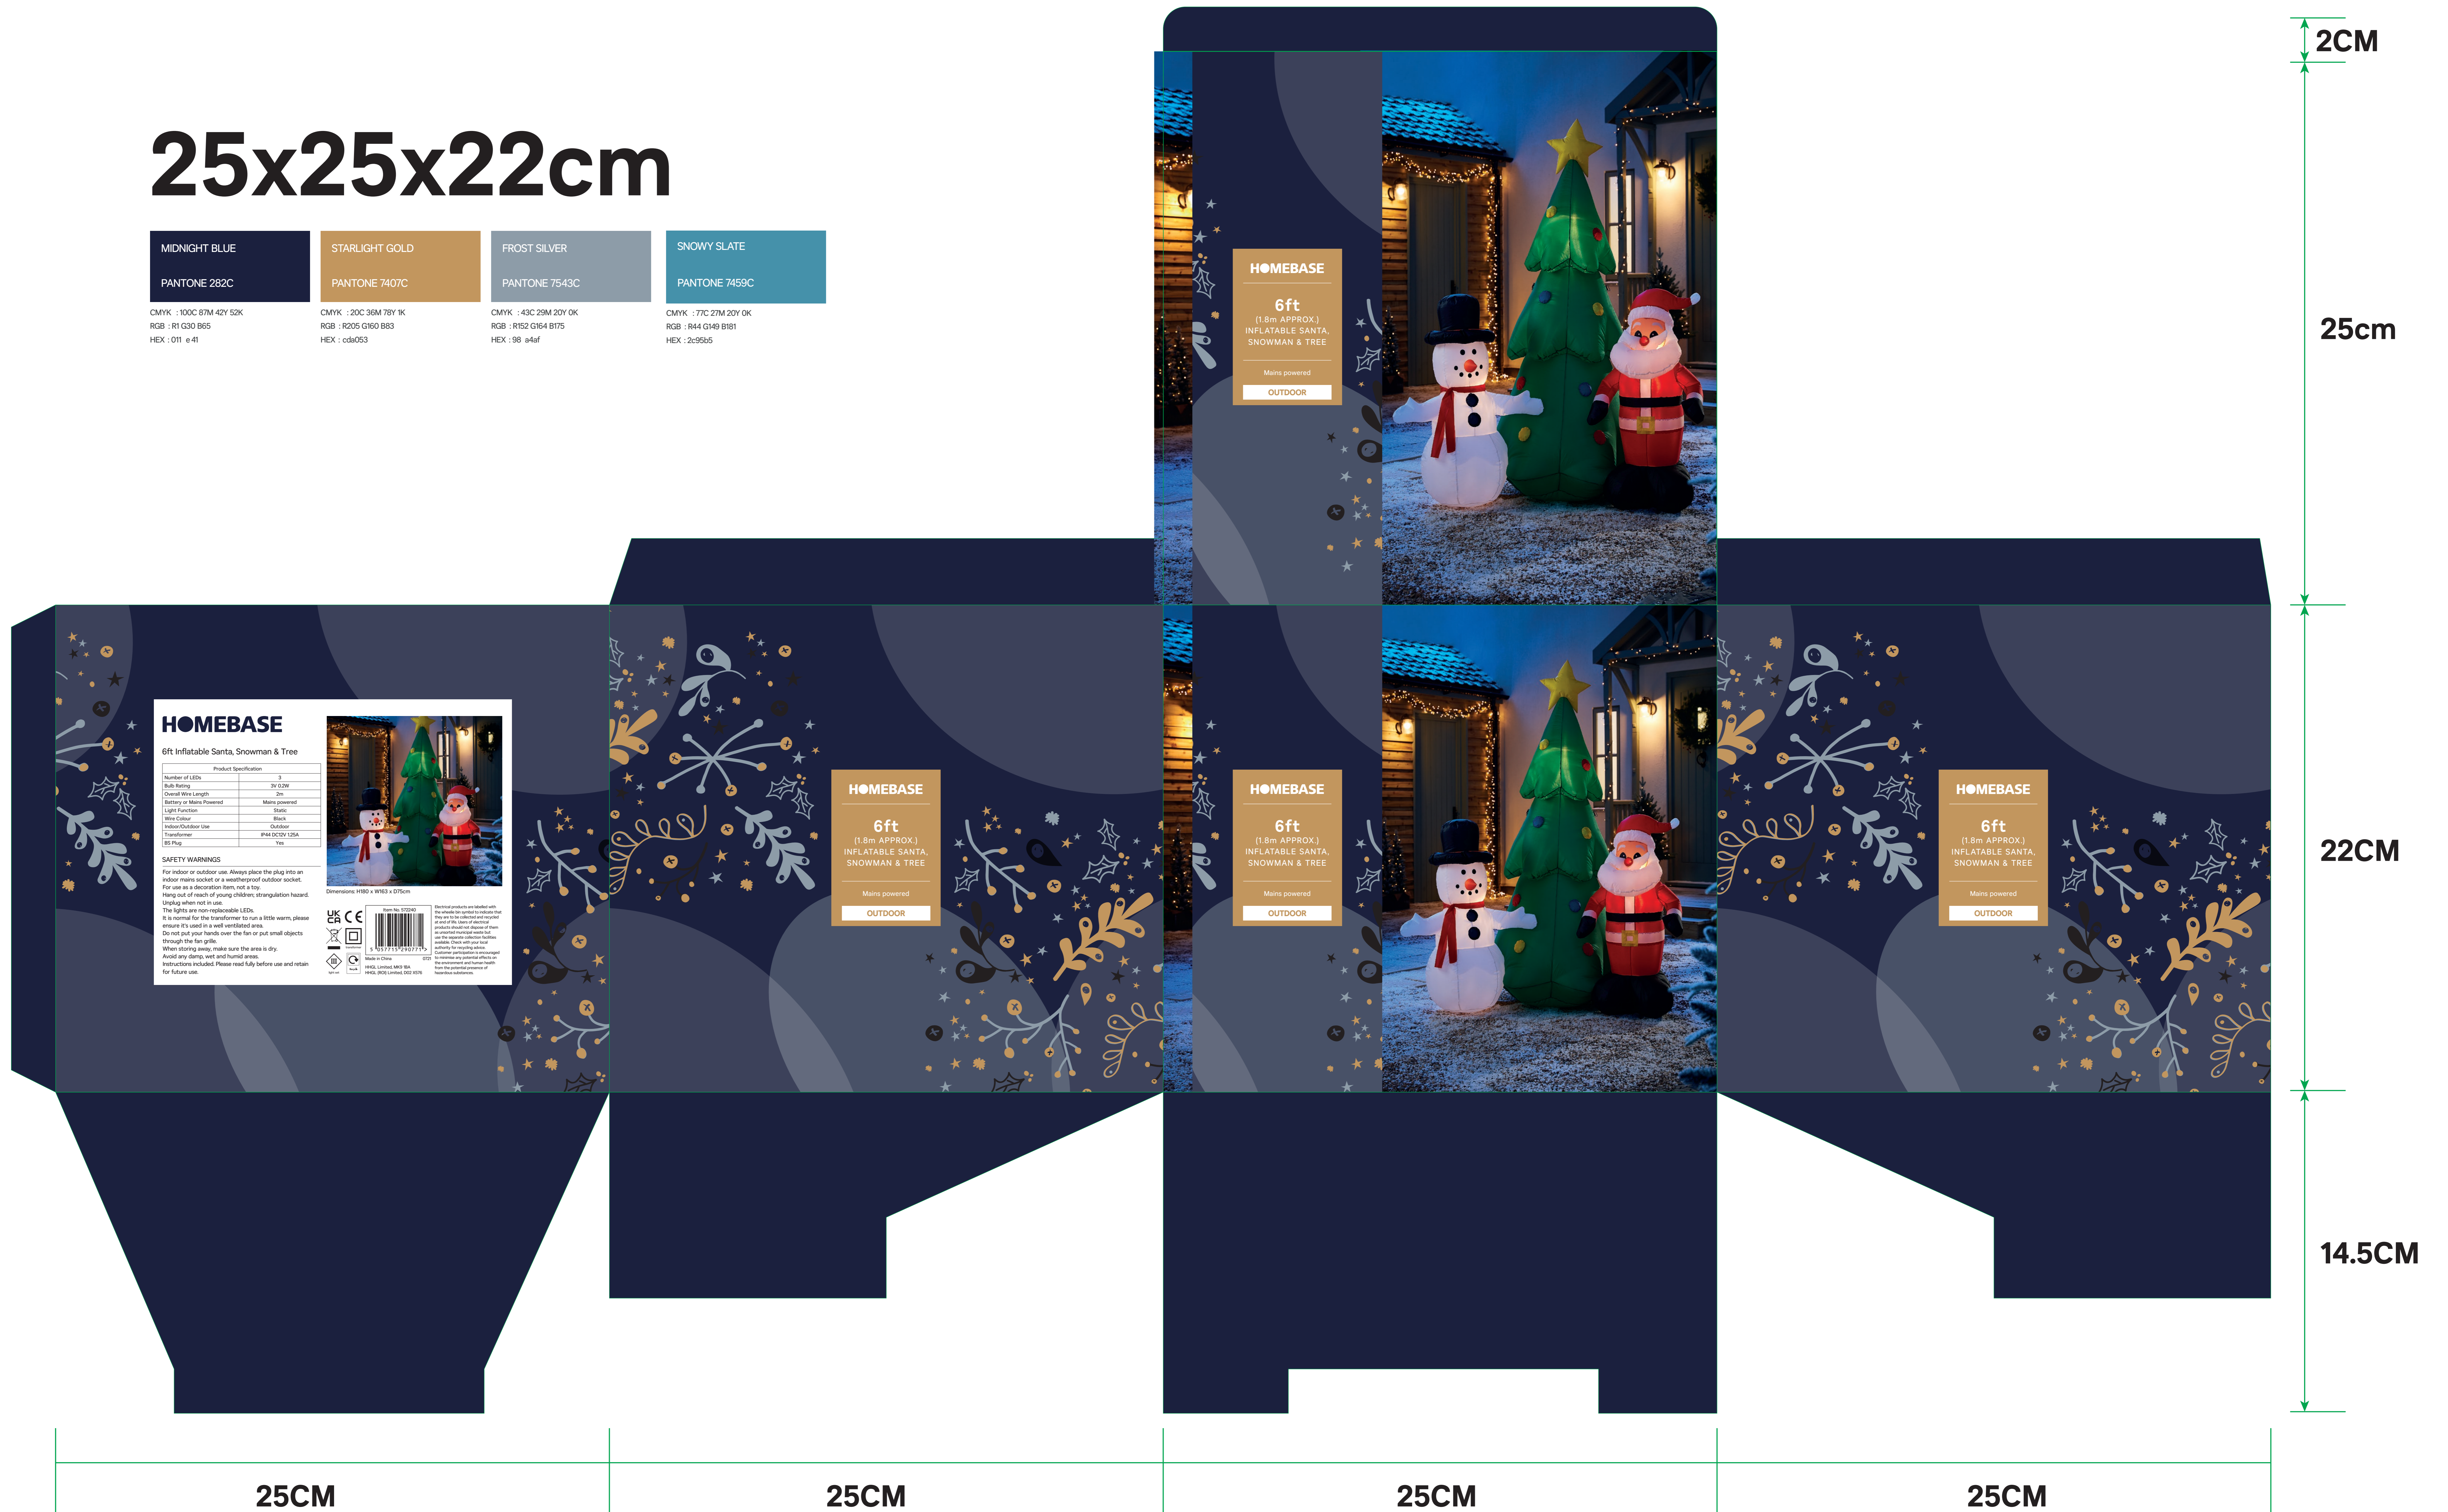

25x25x22cm

MIDNIGHT BLUE

PANTONE 282C

CMYK : 100 87M 42Y 52K
RGB : R1 G30 B65
HEX : 011 e41

STARLIGHT GOLD

PANTONE 7407C

CMYK : 20C 36M 78Y 1K
RGB : R205 G160 B83
HEX : cda053

FROST SILVER

PANTONE 7543C

CMYK : 43C 29M 20Y 0K
RGB : R152 G164 B175
HEX : 98 a4af

SNOWY SLATE

PANTONE 7459C

CMYK : 77C 27M 20Y 0K
RGB : R44 G149 B181
HEX : 2c95b5

HOMEBASE

6ft Inflatable Santa, Snowman & Tree

SAFETY WARNINGS

HOMEBASE

6ft

Mains powered

OUTDOOR

HOMEBASE

6ft

Mains powered

OUTDOOR

HOMEBASE

6ft

Mains powered

OUTDOOR

25CM

25CM

25CM

25CM

2CM

25cm

22CM

14.5CM