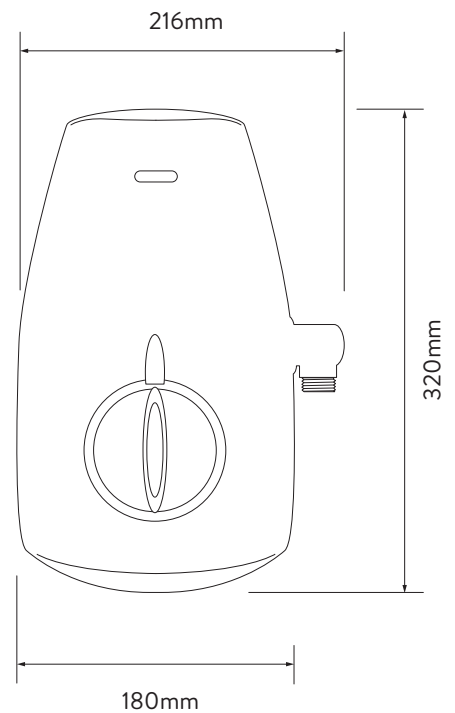

AQUALISA

AQUASTREAM™ THERMO MIXER POWER SHOWER

813.40.21

WITH ADJUSTABLE HEAD - WHITE/CHROME

.....
DIMENSIONAL DRAWINGS

AQUALISA

AQUASTREAM™ THERMO MIXER POWER SHOWER

813.40.21

WITH ADJUSTABLE HEAD - WHITE/CHROME

TECHNICAL SPECIFICATIONS

Minimum pressure requirements	Highest point of shower head must be below the underside of the cistern
Maximum pressure requirements	1 bar
Inlet fitting connections	15mm Push Fit
Inlet supply positions	Hot/left, cold/right
Outlet connections	1/2" BSP
Valve inlet centres	65mm
Supply temperature	5 - 20°C Cold Supply
	55 - 65°C Hot Supply
Water system	Gravity-fed systems
Features	Integrated booster pump
	Choice of 2 flow rates - 10 litres or 18 litres per minute
	90mm adjustable height Harmony shower head
	4 spray patterns, including a water saving eco-spray pattern
Colour	White/Chrome
Guarantee period	Shower unit 3 years
	Shower head and rails 2 years
Approvals	BEAB