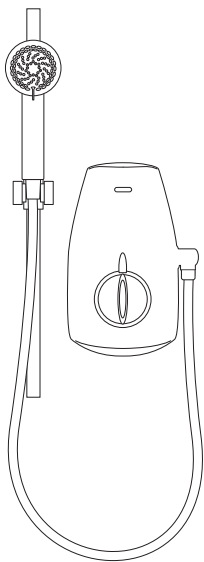

AQUALISA

AQUASTREAM™ THERMO MIXER POWER SHOWER

813.40.21

WITH ADJUSTABLE HEAD - WHITE/CHROME

.....
DIMENSIONAL DRAWINGS

AQUALISA

AQUASTREAM™ THERMO MIXER POWER SHOWER

813.40.21

WITH ADJUSTABLE HEAD - WHITE/CHROME

TECHNICAL SPECIFICATIONS

Minimum pressure requirements	Highest point of shower head must be below the underside of the cistern
Maximum pressure requirements	1 bar
Inlet fitting connections	15mm Push Fit
Inlet supply positions	Hot/left, cold/right
Outlet connections	1/2" BSP
Valve inlet centres	65mm
Supply temperature	5 - 20°C Cold Supply
	55 - 65°C Hot Supply
Water system	Gravity-fed systems
Features	Integrated booster pump
	Choice of 2 flow rates - 10 litres or 18 litres per minute
	90mm adjustable height Harmony shower head
	4 spray patterns, including a water saving eco-spray pattern
Colour	White/Chrome
Guarantee period	Shower unit 3 years
	Shower head and rails 2 years
Approvals	BEAB