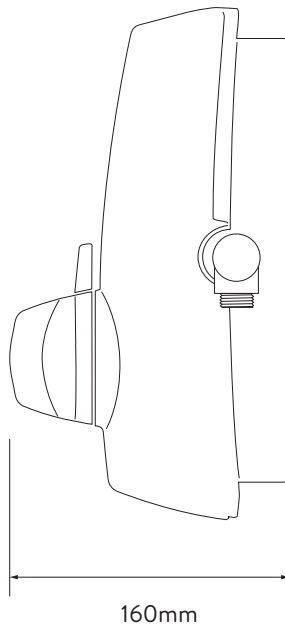

AQUALISA

AQUASTREAM™ THERMO MIXER POWER SHOWER

813.40.21

WITH ADJUSTABLE HEAD - WHITE/CHROME

.....
DIMENSIONAL DRAWINGS

AQUALISA

AQUASTREAM™ THERMO MIXER POWER SHOWER

813.40.21

WITH ADJUSTABLE HEAD - WHITE/CHROME

TECHNICAL SPECIFICATIONS

Minimum pressure requirements	Highest point of shower head must be below the underside of the cistern
Maximum pressure requirements	1 bar
Inlet fitting connections	15mm Push Fit
Inlet supply positions	Hot/left, cold/right
Outlet connections	1/2" BSP
Valve inlet centres	65mm
Supply temperature	5 - 20°C Cold Supply
	55 - 65°C Hot Supply
Water system	Gravity-fed systems
Features	Integrated booster pump
	Choice of 2 flow rates - 10 litres or 18 litres per minute
	90mm adjustable height Harmony shower head
	4 spray patterns, including a water saving eco-spray pattern
Colour	White/Chrome
Guarantee period	Shower unit 3 years
	Shower head and rails 2 years
Approvals	BEAB