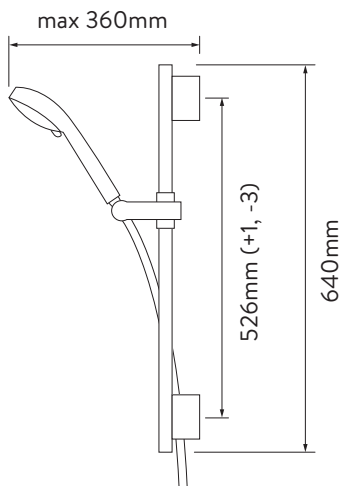

AQUALISA

AQUASTREAM™ THERMO MIXER POWER SHOWER

813.40.21

WITH ADJUSTABLE HEAD - WHITE/CHROME

.....
DIMENSIONAL DRAWINGS

AQUALISA

AQUASTREAM™ THERMO MIXER POWER SHOWER

813.40.21

WITH ADJUSTABLE HEAD - WHITE/CHROME

TECHNICAL SPECIFICATIONS

Minimum pressure requirements	Highest point of shower head must be below the underside of the cistern
Maximum pressure requirements	1 bar
Inlet fitting connections	15mm Push Fit
Inlet supply positions	Hot/left, cold/right
Outlet connections	1/2" BSP
Valve inlet centres	65mm
Supply temperature	5 - 20°C Cold Supply
	55 - 65°C Hot Supply
Water system	Gravity-fed systems
Features	Integrated booster pump
	Choice of 2 flow rates - 10 litres or 18 litres per minute
	90mm adjustable height Harmony shower head
	4 spray patterns, including a water saving eco-spray pattern
Colour	White/Chrome
Guarantee period	Shower unit 3 years
	Shower head and rails 2 years
Approvals	BEAB