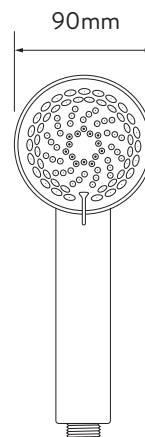

AQUALISA

AQUASTREAM™ THERMO MIXER POWER SHOWER

813.40.21

WITH ADJUSTABLE HEAD - WHITE/CHROME

.....
DIMENSIONAL DRAWINGS

AQUALISA

AQUASTREAM™ THERMO MIXER POWER SHOWER

813.40.21

WITH ADJUSTABLE HEAD - WHITE/CHROME

TECHNICAL SPECIFICATIONS

Minimum pressure requirements	Highest point of shower head must be below the underside of the cistern
Maximum pressure requirements	1 bar
Inlet fitting connections	15mm Push Fit
Inlet supply positions	Hot/left, cold/right
Outlet connections	1/2" BSP
Valve inlet centres	65mm
Supply temperature	5 - 20°C Cold Supply
	55 - 65°C Hot Supply
Water system	Gravity-fed systems
Features	Integrated booster pump
	Choice of 2 flow rates - 10 litres or 18 litres per minute
	90mm adjustable height Harmony shower head
	4 spray patterns, including a water saving eco-spray pattern
Colour	White/Chrome
Guarantee period	Shower unit 3 years
	Shower head and rails 2 years
Approvals	BEAB