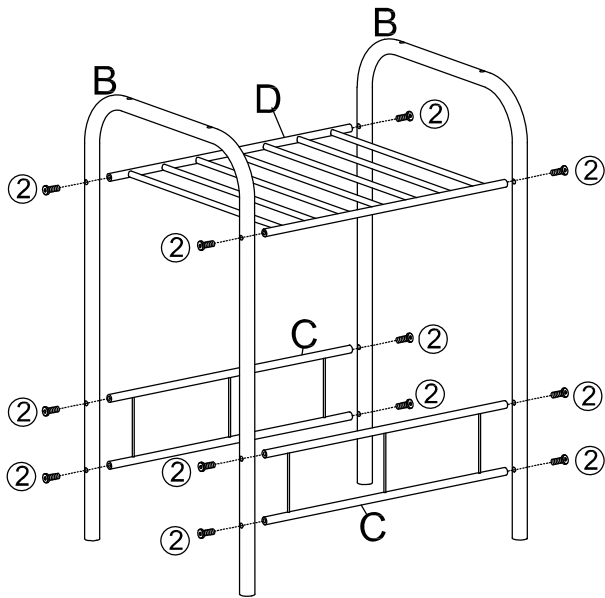

HOMEBASE

BLACK/METAL TABLE AND 2 CHAIRS

MDF dining set in black finish with
silver painted frame

Table: H74.5 x W53 x D80cm

Chairs: H74 x W48 x D42.5cm

INSTRUCTION MANUAL

IMPORTANT: Please read these instructions before using the product and retain for future use.
HHGL Limited, Witan Gate House, 500-600 Witan Gate, Milton Keynes, MK9 1BA

ASSEMBLY INSTRUCTIONS

Step 1

Step 2

Step 3

Step 4

A  x1	B  x2	C  x2	D  x1	E  x2	F  x2
G  x2	H  x2	I  x2	1  M6×12mm x4	2  M6×32mm x26	3  M6×30mm x8
4  M6 x8	5  M4 x1	6  x1			