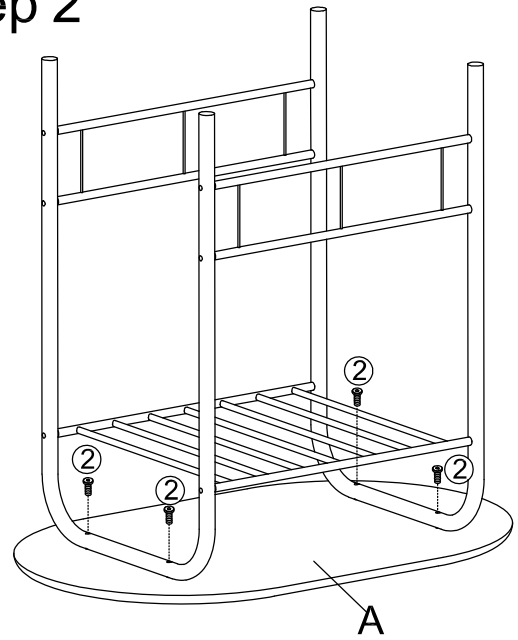

HOMEBASE

BLACK/METAL TABLE AND 2 CHAIRS

MDF dining set in black finish with
silver painted frame

Table: H74.5 x W53 x D80cm

Chairs: H74 x W48 x D42.5cm

INSTRUCTION MANUAL

IMPORTANT: Please read these instructions before using the product and retain for future use.
HHGL Limited, Witan Gate House, 500-600 Witan Gate, Milton Keynes, MK9 1BA

ASSEMBLY INSTRUCTIONS

Step 1

Step 2

Step 3

Step 4

A  x1	B  x2	C  x2	D  x1	E  x2	F  x2
G  x2	H  x2	I  x2	1  M6×12mm x4	2  M6×32mm x26	3  M6×30mm x8
4  M6 x8	5  M4 x1	6  x1			