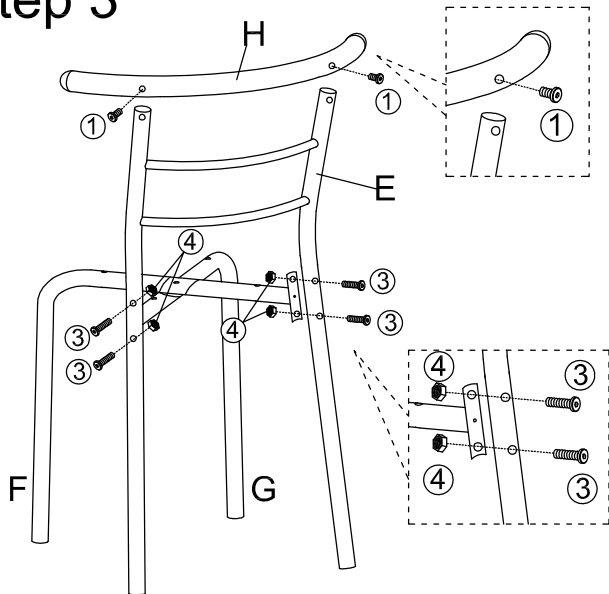

HOMEBASE

BLACK/METAL TABLE AND 2 CHAIRS

MDF dining set in black finish with
silver painted frame

Table: H74.5 x W53 x D80cm

Chairs: H74 x W48 x D42.5cm

INSTRUCTION MANUAL

IMPORTANT: Please read these instructions before using the product and retain for future use.
HHGL Limited, Witan Gate House, 500-600 Witan Gate, Milton Keynes, MK9 1BA

ASSEMBLY INSTRUCTIONS

Step 1

Step 2

Step 3

Step 4

A  x1	B  x2	C  x2	D  x1	E  x2	F  x2
G  x2	H  x2	I  x2	1  M6×12mm x4	2  M6×32mm x26	3  M6×30mm x8
4  M6 x8	5  M4 x1	6  x1			