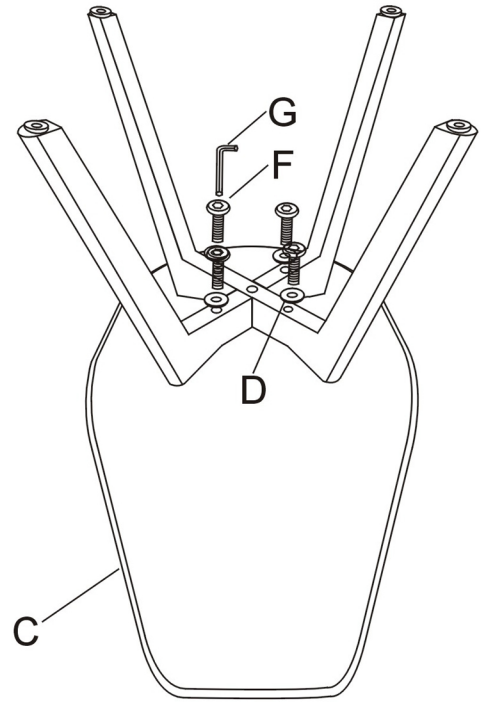

HOMEBASE

CHLOE CHAIR

Moulded seat with cushion pad

Solid beech wood frame

H83 x W56 x D49cm

INSTRUCTION MANUAL

IMPORTANT: Please read these instructions before using the product and retain for future use.

HHGL Limited, Witan Gate House, 500-600 Witan Gate, Milton Keynes, MK9 1BA

ASSEMBLY INSTRUCTIONS

Step 1

Step 2

Tighten all screws. At regular intervals, check to ensure all screws are tight.

ASSEMBLY COMPLETE

 x1	 x1	 x1	 x5	 45mm x1	 55mm x4	 x1
---	---	---	---	--	---	---