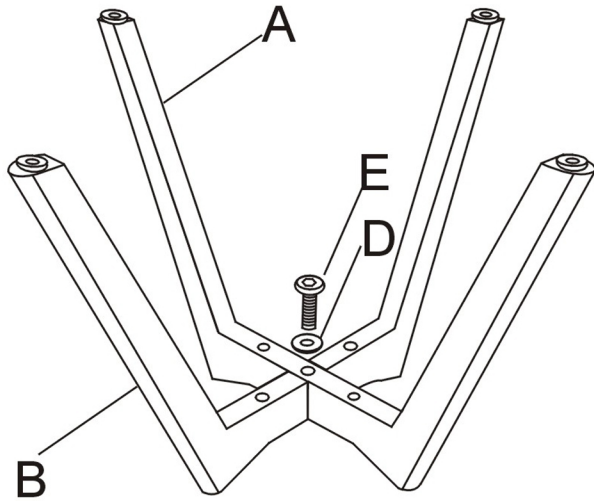

HOMEBASE

CHLOE CHAIR

Moulded seat with cushion pad

Solid beech wood frame

H83 x W56 x D49cm

INSTRUCTION MANUAL

IMPORTANT: Please read these instructions before using the product and retain for future use.

HHGL Limited, Witan Gate House, 500-600 Witan Gate, Milton Keynes, MK9 1BA

ASSEMBLY INSTRUCTIONS

Step 1

Step 2

Tighten all screws. At regular intervals, check to ensure all screws are tight.

ASSEMBLY COMPLETE

 x1	 x1	 x1	 x5	 45mm x1	 55mm x4	 x1
---	---	---	---	--	---	---