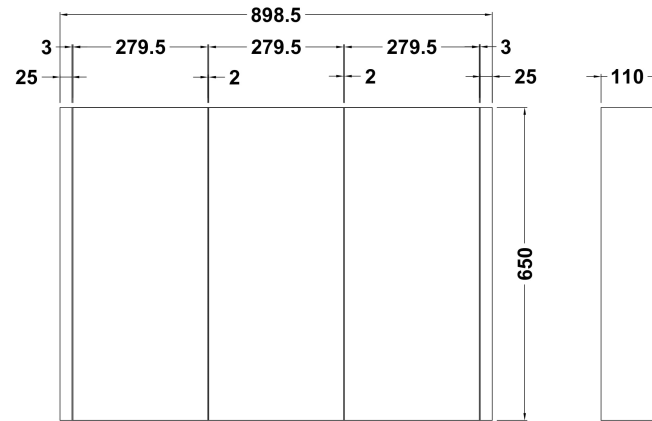

Sales Code: NVM116

Description: 900mm 3 Door Turin Mirror Cabinet

Product Dimensions

Height (mm):	650
Width (mm):	900
Depth (mm):	110
Nett Weight (kg):	23.15

Packaging Dimensions

Height (mm):	125
Width (mm):	925
Depth (mm):	685
Gross Weight (kg):	23.15

Packaging Data

Box Colour:	Brown Cardboard Box - Printed
Box Qty:	1
Label Size:	100 x 50
Label Colour:	Not Applicable
Label Qty:	0

Outer Box Dimensions (If Applicable)

Height (mm):	
Width (mm):	
Depth (mm):	
Gross Weight (kg):	
Barcode:	5055146193524

Product Details

Country of Origin:	China
Fitting Instruction:	No
CE Certification:	No
FSC Certified Materials:	Yes
Colour:	Gloss White
Construction Method:	Cam & Wood Dowel
Construction Type:	Rigid
Cabinet Finish:	MFC Painted Gloss
Fascia Finish:	MFC Painted Gloss
Cabinet Thickness (mm):	
Fascia Thickness (mm):	18
Drawer Included:	No
Drawer Type:	Not Applicable
No of Shelves:	2
Hinge Type:	95 Degree Clip-On Soft Close
Hinge Included:	Yes
Adjustable Legs:	No, Not Required
Fixings Included:	Yes
Handle Style:	Contemporary
Waste Shroud:	Not Applicable
Handle Included:	Yes
Handle Type:	Not Applicable, Bar