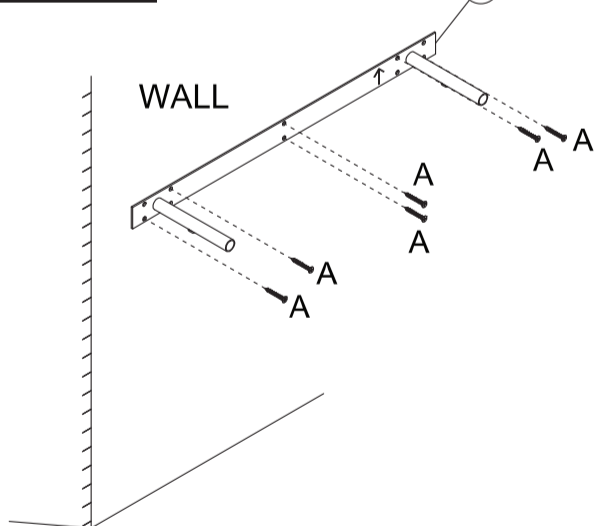

flexi™ DECORATIVE STORAGE | SHELVING

ITEM CODES:
02170, 02171,
02172, 02173,
02174, 02175

FLOATING SHELF INSTALLATION INSTRUCTIONS

HARDWARE SUPPLIED

TOOLS REQUIRED

CAPACITY

Weight load capacity can vary based on the type of wall you're affixing the shelf to. As a guideline please see below:

* LOAD EVENLY DISTRIBUTED

STEP 1

STEP 2

STEP 3

STEP 4

STEP 5

STEP 6

flexi-storage.co.uk