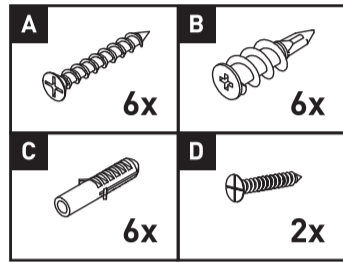

flexi™ DECORATIVE STORAGE | SHELVING

ITEM CODES:
02170, 02171,
02172, 02173,
02174, 02175

FLOATING SHELF INSTALLATION INSTRUCTIONS

HARDWARE SUPPLIED

TOOLS REQUIRED

CAPACITY

Weight load capacity can vary based on the type of wall you're affixing the shelf to. As a guideline please see below: