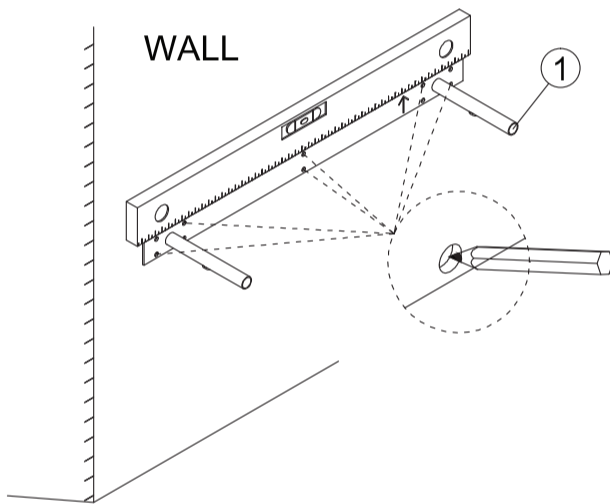

flexi™ DECORATIVE STORAGE | SHELVING

ITEM CODES:
02170, 02171,
02172, 02173,
02174, 02175

FLOATING SHELF INSTALLATION INSTRUCTIONS

HARDWARE SUPPLIED

TOOLS REQUIRED

CAPACITY

Weight load capacity can vary based on the type of wall you're affixing the shelf to. As a guideline please see below:

* LOAD EVENLY DISTRIBUTED

STEP 1

STEP 2

STEP 3

STEP 4

STEP 5

STEP 6

flexi-storage.co.uk