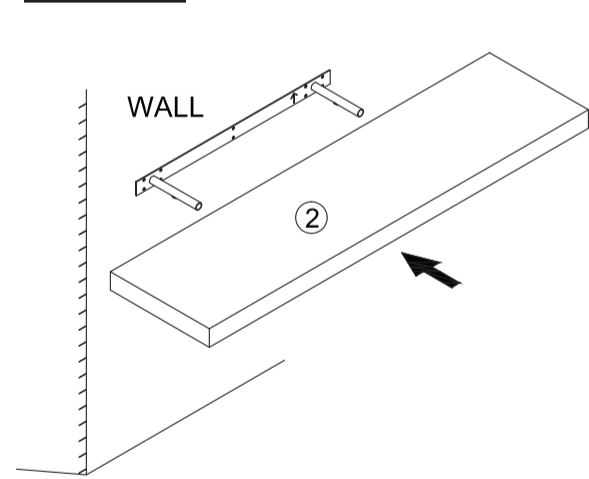

flexi™ DECORATIVE STORAGE | SHELVING

ITEM CODES:
02170, 02171,
02172, 02173,
02174, 02175

FLOATING SHELF INSTALLATION INSTRUCTIONS

HARDWARE SUPPLIED

TOOLS REQUIRED

CAPACITY

Weight load capacity can vary based on the type of wall you're affixing the shelf to. As a guideline please see below:

* LOAD EVENLY DISTRIBUTED

STEP 1

STEP 2

STEP 3

STEP 4

STEP 5

STEP 6

flexi-storage.co.uk