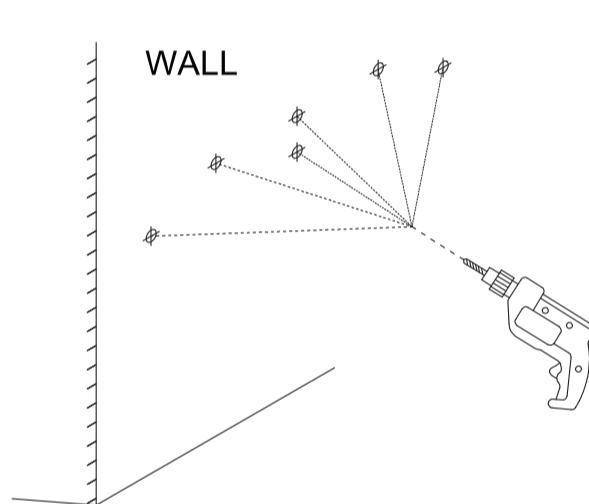

flexi™ DECORATIVE STORAGE | SHELVING

ITEM CODES:
02170, 02171,
02172, 02173,
02174, 02175

FLOATING SHELF INSTALLATION INSTRUCTIONS

HARDWARE SUPPLIED

TOOLS REQUIRED

CAPACITY

Weight load capacity can vary based on the type of wall you're affixing the shelf to. As a guideline please see below:

* LOAD EVENLY DISTRIBUTED

STEP 1

STEP 2

STEP 3

STEP 4

STEP 5

STEP 6

flexi-storage.co.uk