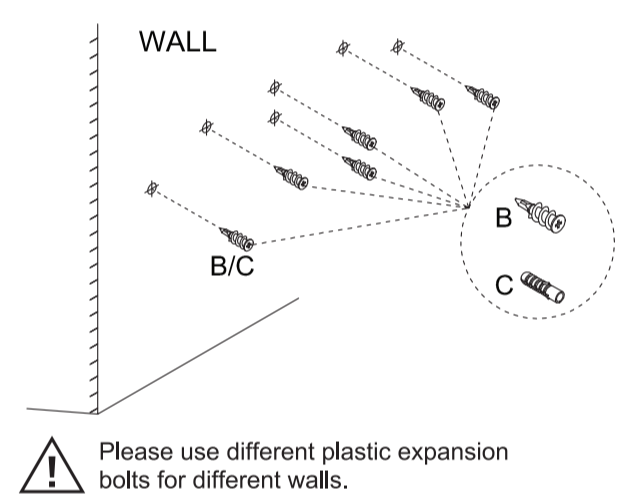

flexi™ DECORATIVE STORAGE | SHELVING

ITEM CODES:
02170, 02171,
02172, 02173,
02174, 02175

FLOATING SHELF INSTALLATION INSTRUCTIONS

HARDWARE SUPPLIED

TOOLS REQUIRED

CAPACITY

Weight load capacity can vary based on the type of wall you're affixing the shelf to. As a guideline please see below:

* LOAD EVENLY DISTRIBUTED

STEP 1

STEP 2

STEP 3

STEP 4

STEP 5

STEP 6

flexi-storage.co.uk