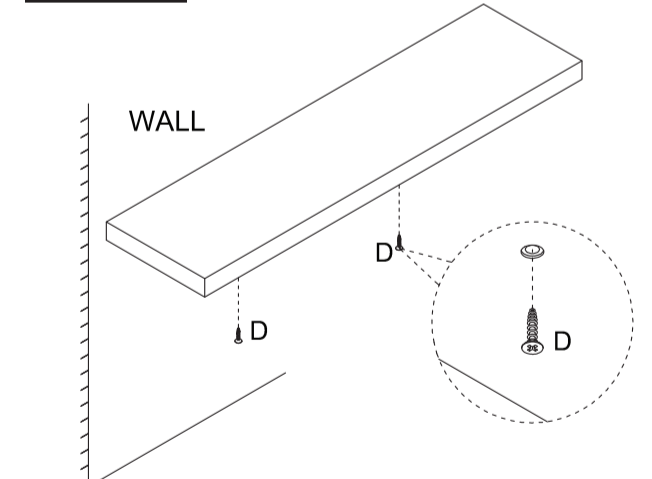

flexi™ DECORATIVE STORAGE | SHELVING

ITEM CODES:
02170, 02171,
02172, 02173,
02174, 02175

FLOATING SHELF INSTALLATION INSTRUCTIONS

HARDWARE SUPPLIED

TOOLS REQUIRED

CAPACITY

Weight load capacity can vary based on the type of wall you're affixing the shelf to. As a guideline please see below:

* LOAD EVENLY DISTRIBUTED

STEP 1

STEP 2

STEP 3

STEP 4

STEP 5

STEP 6

flexi-storage.co.uk