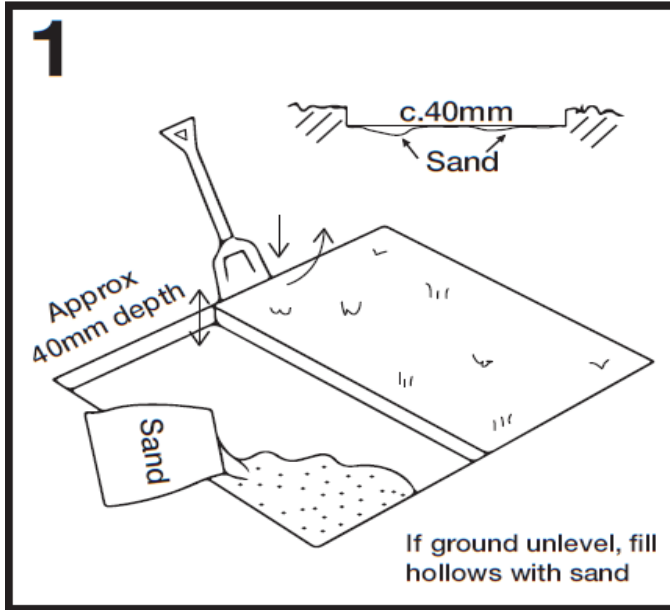

EcoBase Porous Pavers – for garden paths

Installation Instructions for garden paths

EcoBase
SWIFT 
FIRM FOUNDATIONS FAST

01944 758455

sales@swiftfoundations.co.uk