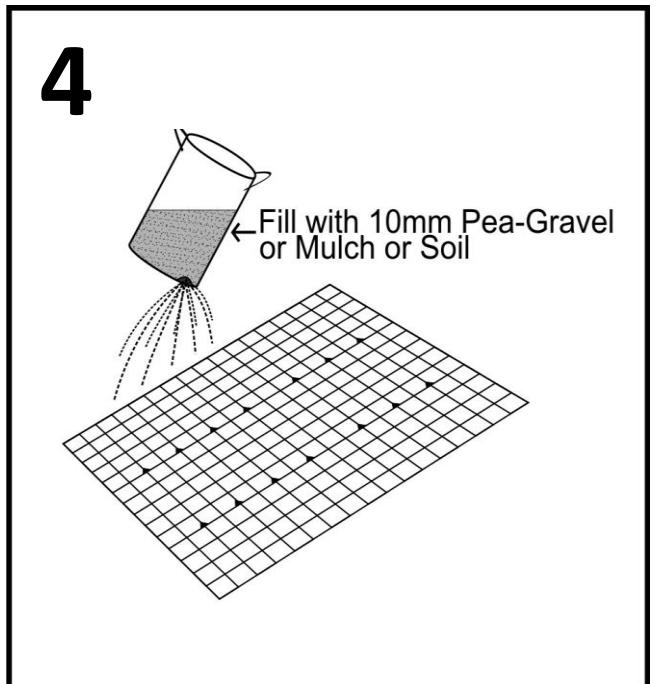

EcoBase Porous Pavers – for garden paths

Installation Instructions for garden paths

EcoBase
SWIFT 
FIRM FOUNDATIONS FAST

01944 758455

sales@swiftfoundations.co.uk