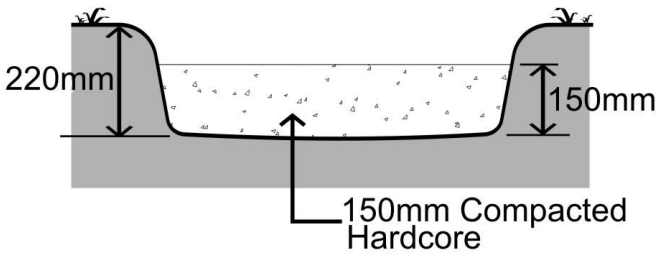

EcoBase Porous Pavers – *for driveways*

Installation Instructions for driveways

1.

2.

3.

4.

01944 758455
sales@swiftfoundations.co.uk