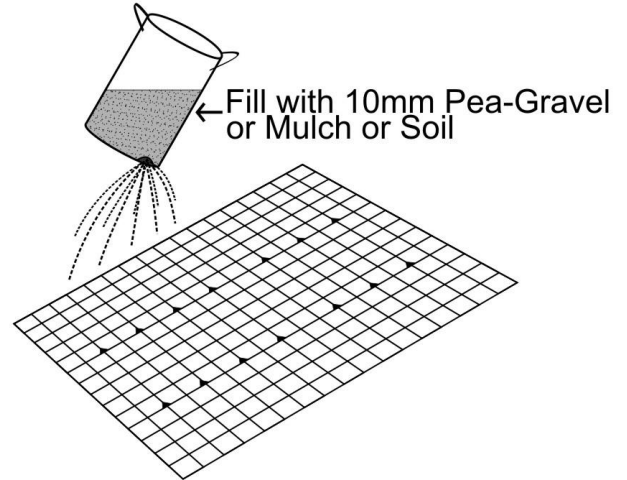

EcoBase Porous Pavers – *for driveways*

Installation Instructions for driveways

1.

2.

3.

4.

01944 758455
sales@swiftfoundations.co.uk