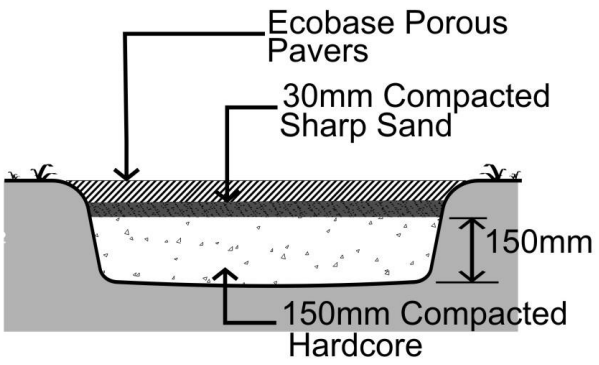

EcoBase Porous Pavers – *for driveways*

Installation Instructions for driveways

1.

2.

3.

4.

01944 758455
sales@swiftfoundations.co.uk