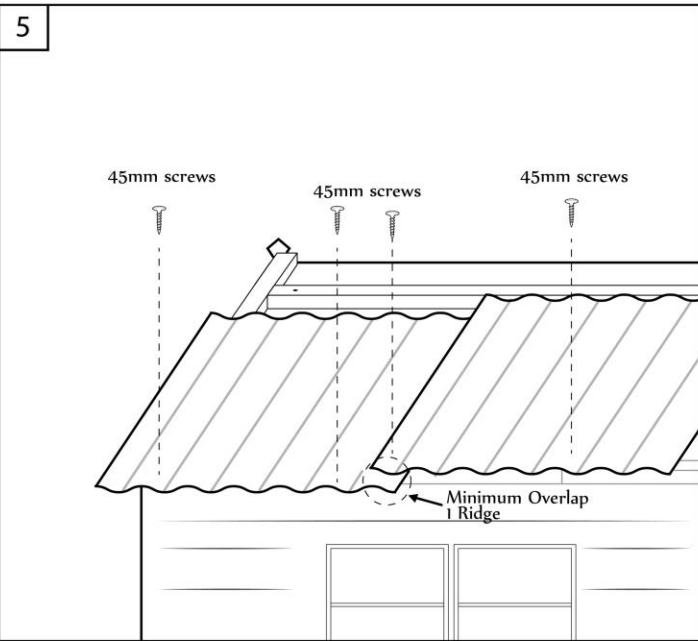

# Installation Instructions

01944 758455  
[www.swiftfoundations.co.uk](http://www.swiftfoundations.co.uk)  
[sales@swiftfoundations.co.uk](mailto:sales@swiftfoundations.co.uk)

Swift Foundations Ltd - Top Barn - Beckhouse Farm  
 Scagglethorpe - Malton - North Yorkshire YO17 8ED