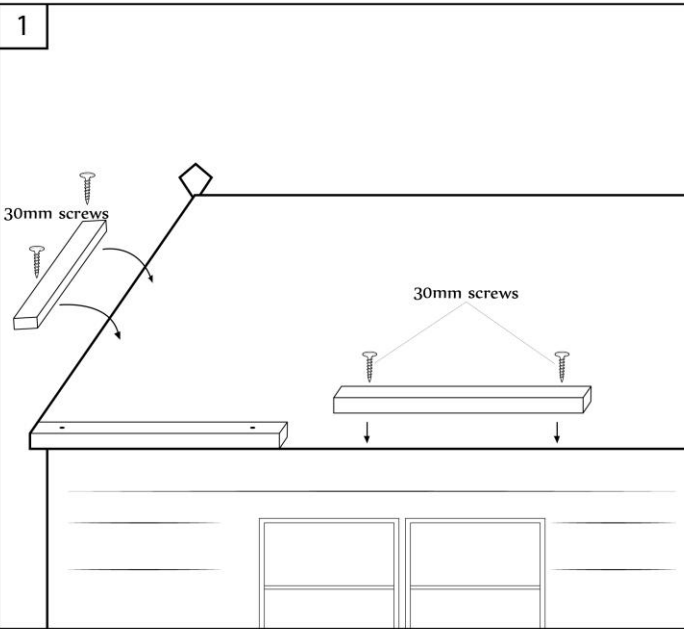

# Installation Instructions

01944 758455  
[www.swiftfoundations.co.uk](http://www.swiftfoundations.co.uk)  
[sales@swiftfoundations.co.uk](mailto:sales@swiftfoundations.co.uk)

Swift Foundations Ltd - Top Barn - Beckhouse Farm  
 Scagglethorpe - Malton - North Yorkshire YO17 8ED