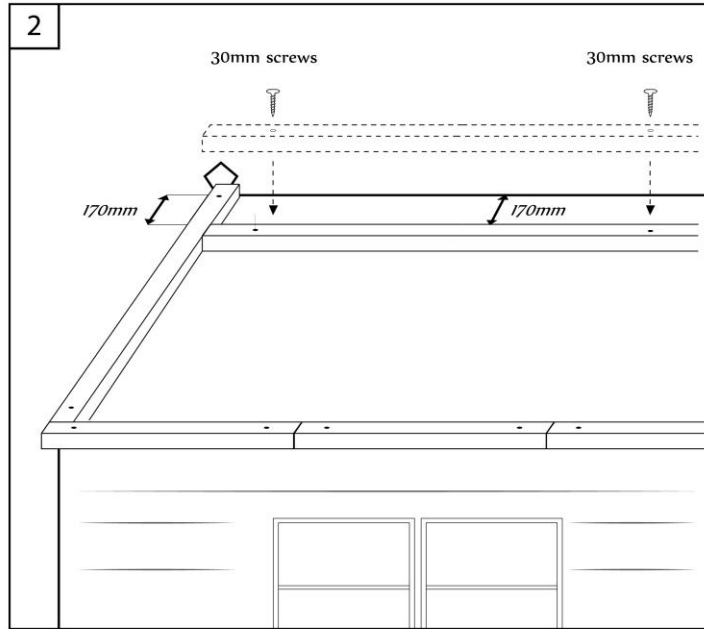

# Installation Instructions

01944 758455  
[www.swiftfoundations.co.uk](http://www.swiftfoundations.co.uk)  
[sales@swiftfoundations.co.uk](mailto:sales@swiftfoundations.co.uk)

Swift Foundations Ltd - Top Barn - Beckhouse Farm  
 Scagglethorpe - Malton - North Yorkshire YO17 8ED