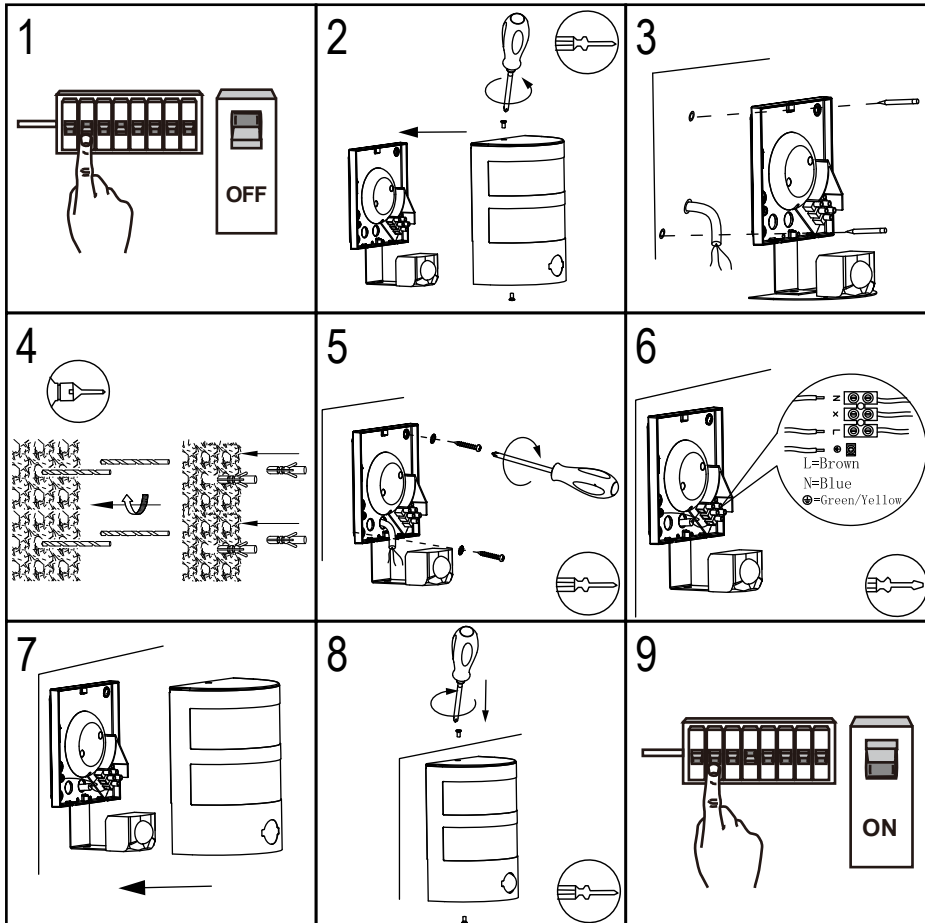

# LUTEC

**LUTEC Europe NV**  
 Ruiterschool 14  
 B-2930 Brasschaat - Belgium  
 +32 3 284 51 62  
 info@lutec-europe.com  
 www.lutec.com

 Lutec UK (for UK and Ireland) sales@lutecuk.com +44 (0)1992 760870  
 www.lutec.com/services/global-network