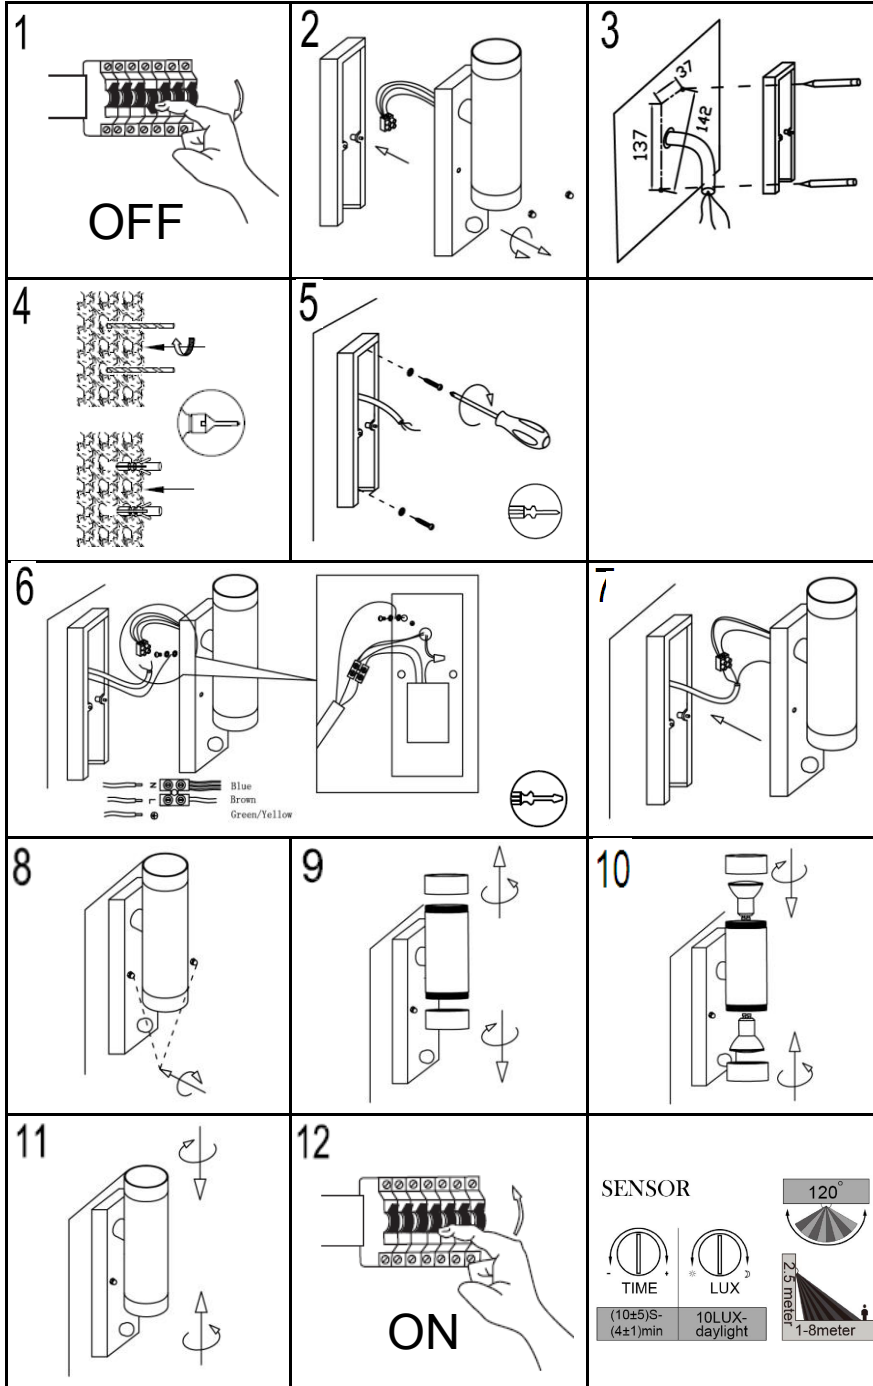

LUTEC

LUTEC Europe NV
 Ruiterschool 14
 B-2930 Brasschaat - Belgium
 +32 3 284 51 62
 info@lutec-europe.com
 www.lutec.com

Lutec UK (for UK and Ireland) sales@lutecuk.com +44 (0)1992 760870
 www.lutec.com/services/global-network