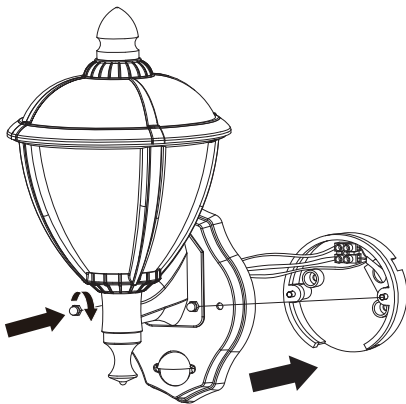

Ø 6mm

5

6

7

LUTEC Europe NV

Herentalsebaan 425
B-2160 Wommelgem - Belgium
+32 3 284 51 62
info@luteceurope.com
www.luteceurope.com

www.luteceurope.com/services/global-network