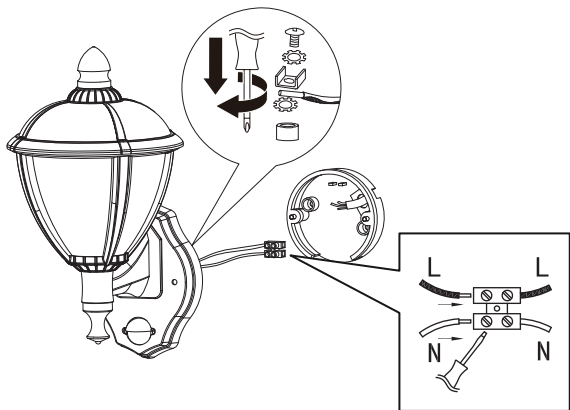

Ø 6mm

5

6

7

LUTEC Europe NV

Herentalsebaan 425
B-2160 Wommelgem - Belgium
+32 3 284 51 62
info@luteceurope.com
www.luteceurope.com

www.luteceurope.com/services/global-network