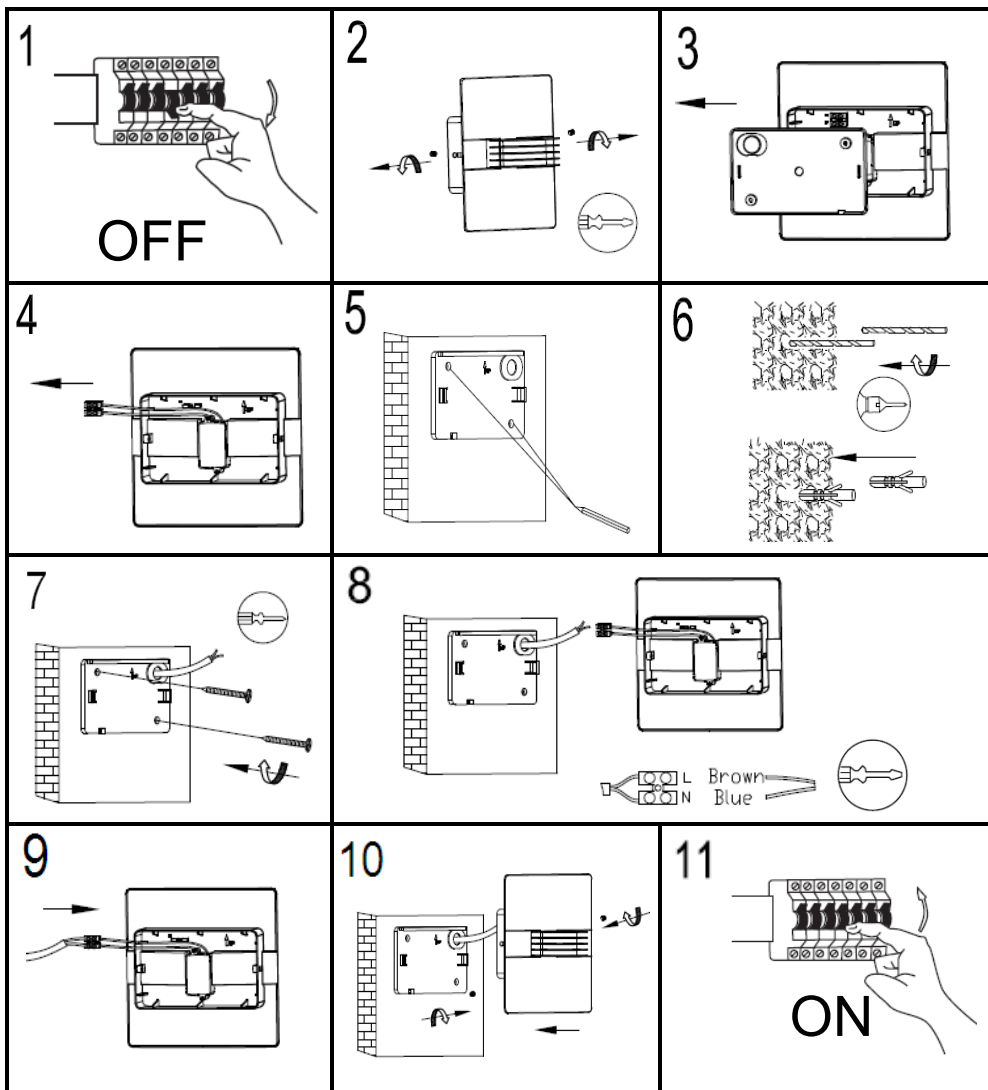

LUTEC

LUTEC Europe NV
 Ruiterschool 14
 B-2930 Brasschaat - Belgium
 +32 3 284 51 62
 info@lutec-europe.com
 www.lutec.com

www.lutec.com/services/global-network