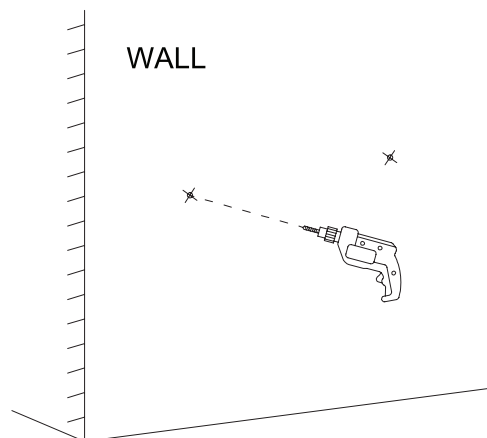

FLOATING PHOTO SHELF

**MAX
 5KG***
 PLASTERBOARD

**MAX
 5KG***
 MASONRY

***LOAD EVENLY DISTRIBUTED**

Parts List

-  **A x2pcs**
-  **B x2pcs**
-  **C x2pcs**
-  **D x2pcs**

Step 1

Step 2

Step 3

 Please use different plastic expansion bolts for different walls.

Step 4

Step 5