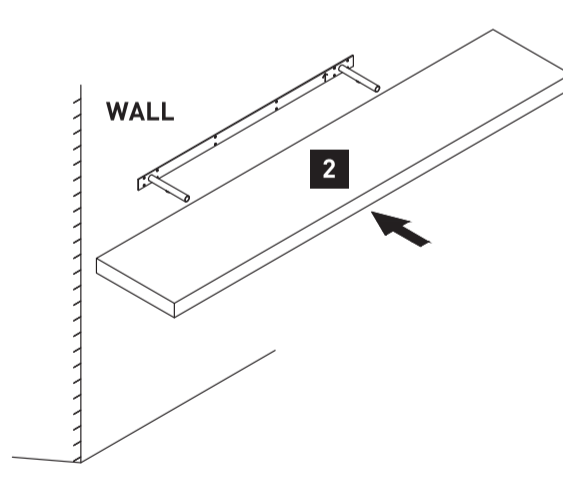

flexi™ DECORATIVE STORAGE | SHELVING

ITEM CODES:
02176, 02177,
02178, 02179,
02180, 02181

FLOATING SHELF INSTALLATION INSTRUCTIONS

HARDWARE SUPPLIED

TOOLS REQUIRED

CAPACITY

Weight load capacity can vary based on the type of wall you're affixing the shelf to.

As a guideline please see below:

* LOAD EVENLY DISTRIBUTED

STEP 1

STEP 2

STEP 3

STEP 4

STEP 5

STEP 6