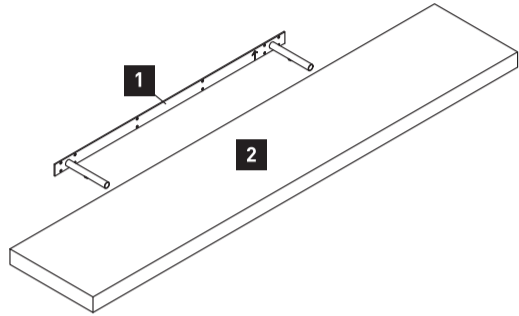

flexi™ DECORATIVE STORAGE | SHELVING

ITEM CODES:
02176, 02177,
02178, 02179,
02180, 02181

FLOATING SHELF INSTALLATION INSTRUCTIONS

HARDWARE SUPPLIED

TOOLS REQUIRED

CAPACITY

Weight load capacity can vary based on the type of wall you're affixing the shelf to.