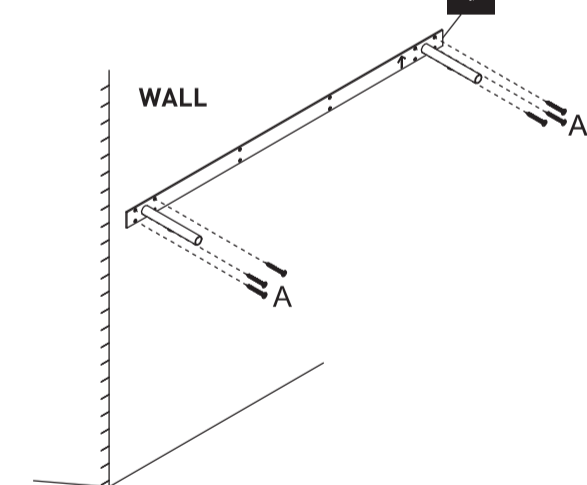

flexi™ DECORATIVE STORAGE | SHELVING

ITEM CODES:
02176, 02177,
02178, 02179,
02180, 02181

FLOATING SHELF INSTALLATION INSTRUCTIONS

HARDWARE SUPPLIED

TOOLS REQUIRED

CAPACITY

Weight load capacity can vary based on the type of wall you're affixing the shelf to.

As a guideline please see below:

* LOAD EVENLY DISTRIBUTED

STEP 1

STEP 2

STEP 3

STEP 4

STEP 5

STEP 6