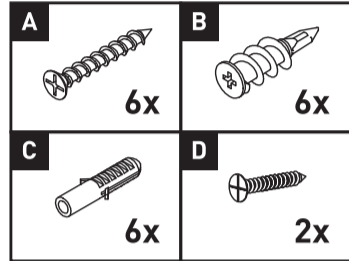

flexi™ DECORATIVE STORAGE | SHELVING

ITEM CODES:
02176, 02177,
02178, 02179,
02180, 02181

FLOATING SHELF INSTALLATION INSTRUCTIONS

HARDWARE SUPPLIED

TOOLS REQUIRED

CAPACITY

Weight load capacity can vary based on the type of wall you're affixing the shelf to.