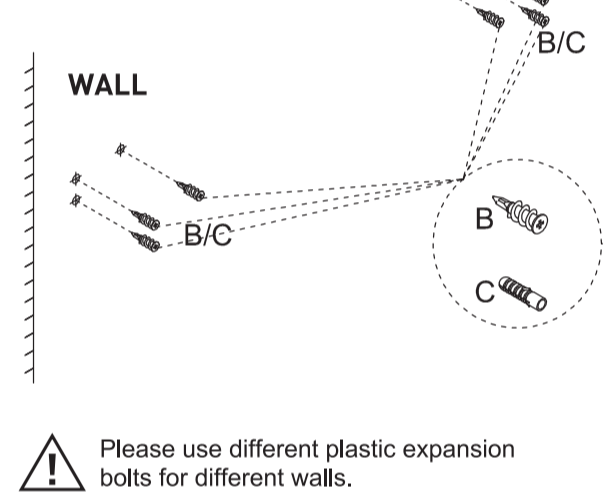

flexi™ DECORATIVE STORAGE | SHELVING

ITEM CODES:
02176, 02177,
02178, 02179,
02180, 02181

FLOATING SHELF INSTALLATION INSTRUCTIONS

HARDWARE SUPPLIED

TOOLS REQUIRED

CAPACITY

Weight load capacity can vary based on the type of wall you're affixing the shelf to.

As a guideline please see below:

* LOAD EVENLY DISTRIBUTED

STEP 1

STEP 2

STEP 3

STEP 4

STEP 5

STEP 6