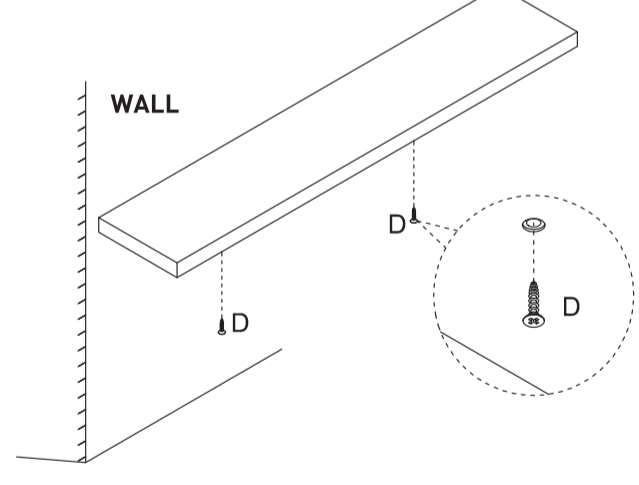

flexi™ DECORATIVE STORAGE | SHELVING

ITEM CODES:
02176, 02177,
02178, 02179,
02180, 02181

FLOATING SHELF INSTALLATION INSTRUCTIONS

HARDWARE SUPPLIED

TOOLS REQUIRED

CAPACITY

Weight load capacity can vary based on the type of wall you're affixing the shelf to.

As a guideline please see below:

* LOAD EVENLY DISTRIBUTED

STEP 1

STEP 2

STEP 3

STEP 4

STEP 5

STEP 6