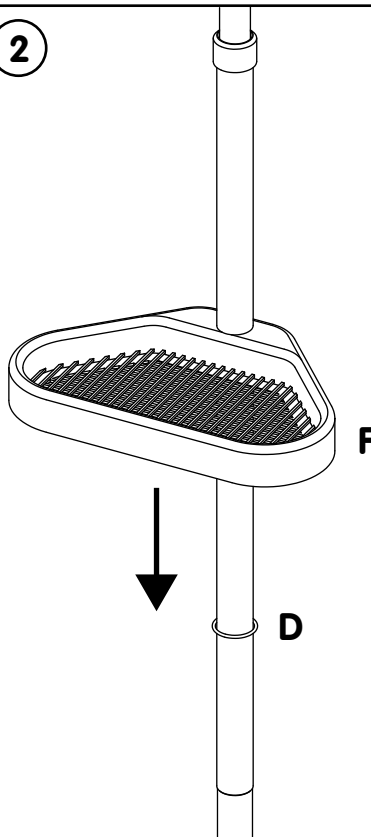

Do not use abrasive or chemical cleaners as these may damage the product.

Spray cleaning liquids onto the cloth and not directly onto the product.

Fixing Pack Contents

- A. Telescopic Rod x1
- B. Spring Loaded Rod x1
- C. Straight Rod x2
- D. O- Ring x3
- E. Support Plate x2
- F. Basket x3

1

E

B

A

C

C

E

Assemble the components as shown.

2

Choose where you would like one of the baskets to be located and place an O-Ring at this position.

Once the O-Ring is in place, lower the basket onto the O-Ring until a firm connection is made.

Repeat this step for each of the three baskets.

3

Place the Telescopic Triple Corner Storage Basket into the corner of your bathroom.

Extend the Telescopic Rod (Component A) until the Spring loaded Rod (Component B) is under tension against the ceiling. Simply twist the Telescopic Rod at the desired height to lock in place.