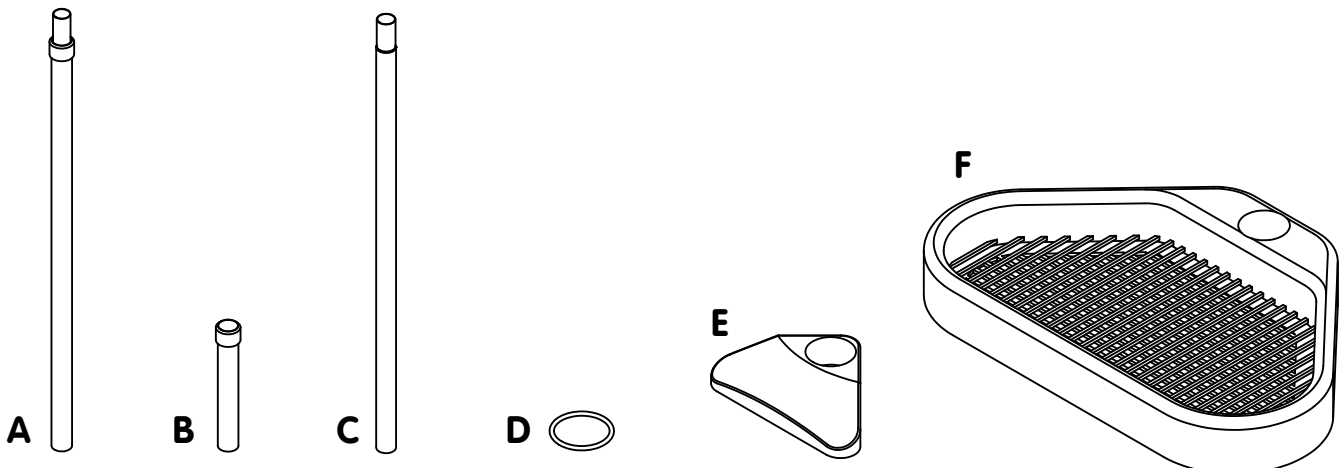

Telescopic Triple Corner Storage Basket

Thank you for purchasing this Croydex product. Please follow the fixing and care instructions to ensure your Telescopic Triple Corner Storage Basket Set is fitted safely and retains its high quality finish. Please retain this leaflet for future reference.

This installation guide applies to the following product:

PA140122 - Telescopic Triple Corner Storage Basket

Home Safety Advice

Do not strike the product with hard or sharp objects.

Do not use this product as a grab rail to aid standing up.

Do not use abrasive or chemical cleaners as these may damage the product.

Spray cleaning liquids onto the cloth and not directly onto the product.

Fixing Pack Contents

- A. Telescopic Rod x1
- B. Spring Loaded Rod x1
- C. Straight Rod x2
- D. O- Ring x3
- E. Support Plate x2
- F. Basket x3