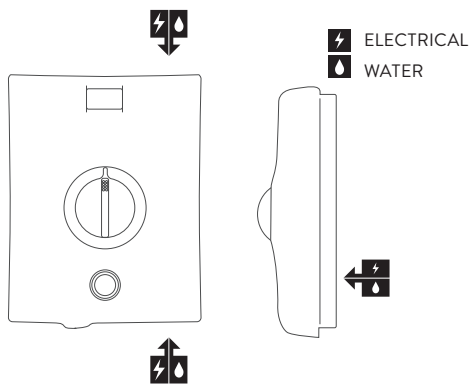

AQUALISA

QUARTZ™

ELECTRIC SHOWER

ELECTRIC 9.5KW WITH ADJUSTABLE HEAD
- GRAPHITE/CHROME

.....

DIMENSIONAL DRAWINGS

CONNECTIONS

AQUALISA

QUARTZ™

ELECTRIC SHOWER

QZE9511

ELECTRIC 9.5KW WITH ADJUSTABLE HEAD
- GRAPHITE/CHROME

TECHNICAL SPECIFICATIONS

Power	9.5KW
Minimum pressure	0.9 bar
Maximum pressure	10 bar
Recommended maximum pressure	3 bar
Water entry points	Top, bottom and rear right
Cable entry points	Top, bottom and rear right
Inlet fitting connections	15mm compression
Outlet fitting connections	1/2" BSP thread
Electric requirements	Supply voltage 230 – 240V, MCB rating of 40AMP
Water system	Mains cold system
Features	Intuitive single dial
	Push button start/stop
	Rotary controls
	Heat safety features
	Phased shut down
	Heat sensor
	105mm handset, 5 spray patterns
Colour	Graphite/Chrome
Guarantee period	Shower unit – 2 years
	Shower head and kit – 2 years
Approvals	CE Marking
	BEAB
	European Water Label
	ERP Directive