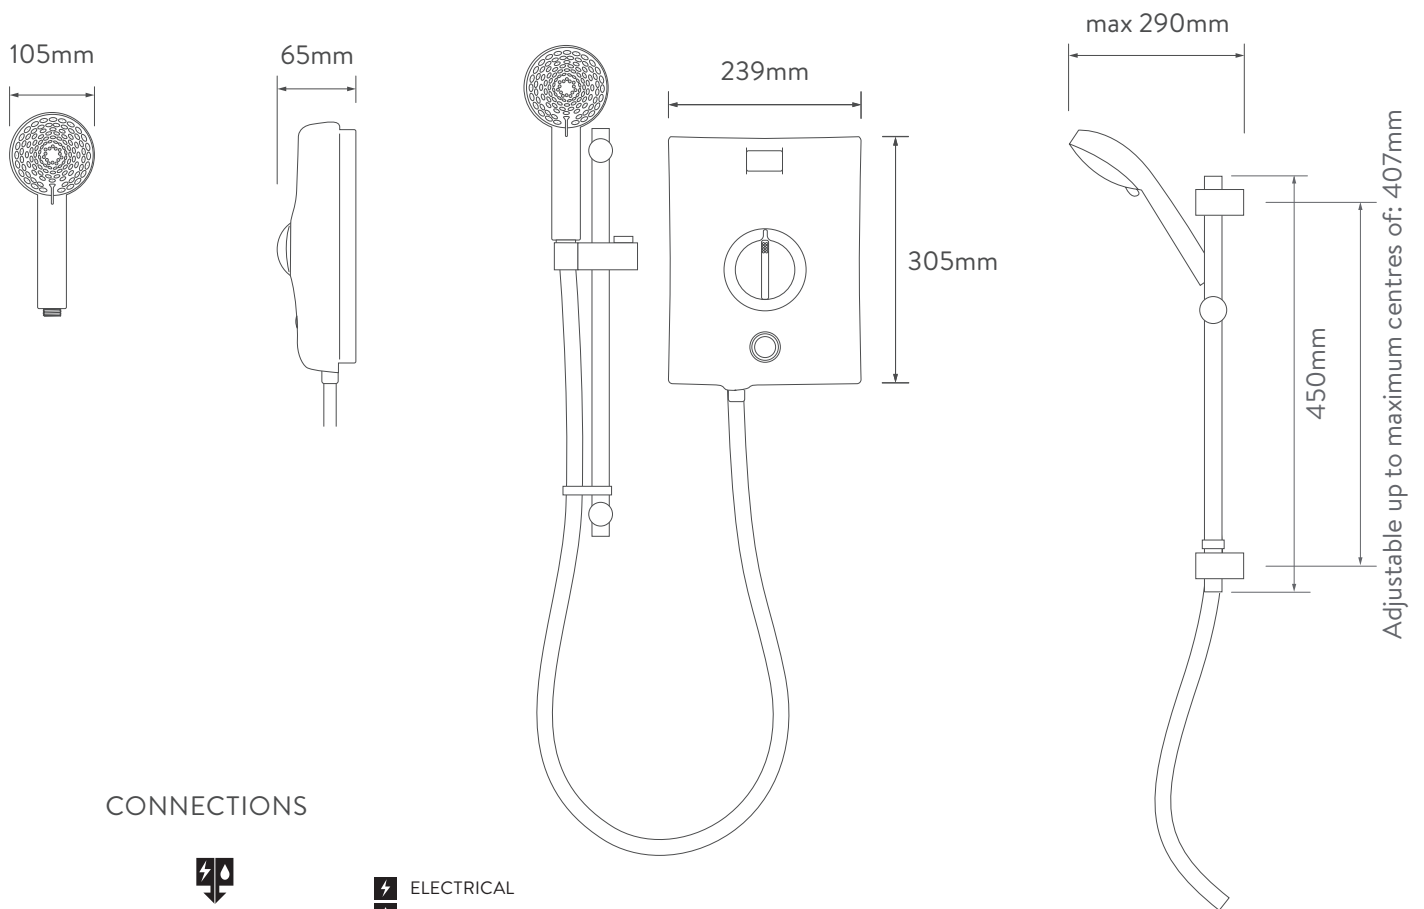

AQUALISA

QUARTZ™

ELECTRIC SHOWER

ELECTRIC 9.5KW WITH ADJUSTABLE HEAD
- GRAPHITE/CHROME

.....

DIMENSIONAL DRAWINGS

CONNECTIONS

AQUALISA

QUARTZ™

ELECTRIC SHOWER

QZE9511

ELECTRIC 9.5KW WITH ADJUSTABLE HEAD
- GRAPHITE/CHROME

TECHNICAL SPECIFICATIONS

Power	9.5KW
Minimum pressure	0.9 bar
Maximum pressure	10 bar
Recommended maximum pressure	3 bar
Water entry points	Top, bottom and rear right
Cable entry points	Top, bottom and rear right
Inlet fitting connections	15mm compression
Outlet fitting connections	1/2" BSP thread
Electric requirements	Supply voltage 230 – 240V, MCB rating of 40AMP
Water system	Mains cold system
Features	Intuitive single dial
	Push button start/stop
	Rotary controls
	Heat safety features
	Phased shut down
	Heat sensor
	105mm handset, 5 spray patterns
Colour	Graphite/Chrome
Guarantee period	Shower unit – 2 years
	Shower head and kit – 2 years
Approvals	CE Marking
	BEAB
	European Water Label
	ERP Directive