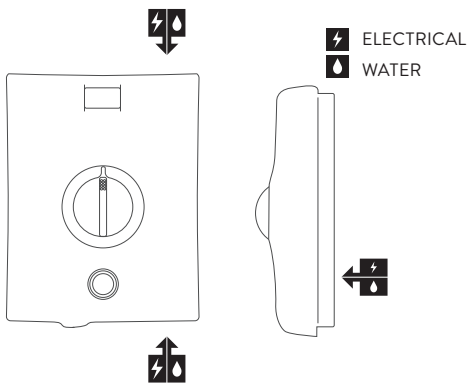

AQUALISA

QUARTZ™

ELECTRIC SHOWER

ELECTRIC 8.5KW WITH ADJUSTABLE HEAD
- WHITE/CHROME

.....

DIMENSIONAL DRAWINGS

CONNECTIONS

AQUALISA

QUARTZ™

ELECTRIC SHOWER

QZE8521

ELECTRIC 8.5KW WITH ADJUSTABLE HEAD
- WHITE/CHROME

TECHNICAL SPECIFICATIONS

Power	8.5KW
Minimum pressure	0.9 bar
Maximum pressure	10 bar
Recommended maximum pressure	3 bar
Water entry points	Top, bottom and rear right
Cable entry points	Top, bottom and rear right
Inlet fitting connections	15mm compression
Outlet fitting connections	1/2" BSP thread
Electric requirements	Supply voltage 230 – 240V, MCB rating of 40AMP
Water system	Mains cold system
Features	Intuitive single dial
	Push button start/stop
	Rotary controls
	Heat safety features
	Phased shut down
	Heat sensor
	105mm handset, 5 spray patterns
Colour	White/Chrome
Guarantee period	Shower unit – 2 years
	Shower head and kit – 2 years
Approvals	CE Marking
	BEAB
	European Water Label
	ERP Directive